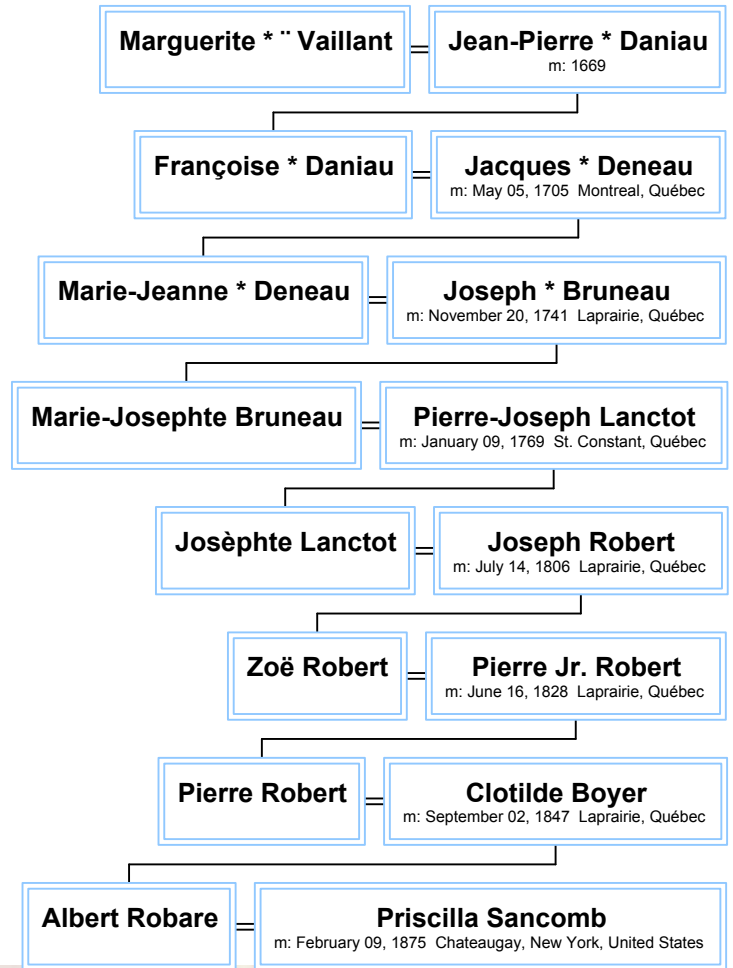

# Descendant Tree of Fille du Roi Marguerite Vaillant to the Normandin Children

**Carrie Robare** = **George Dumont**  
m: January 02, 1896

**Helena M. Dumont** = **Ernest Carter**

**Lawrence G. Carter** = **Shirley I. Burdeau**  
m: October 03, 1964 Ellenburg, New York, United States

**Elena Carter** = **Jim Normandin**  
m: August 26, 1989 Ellenburg, New York, United States

**Normandin Children**