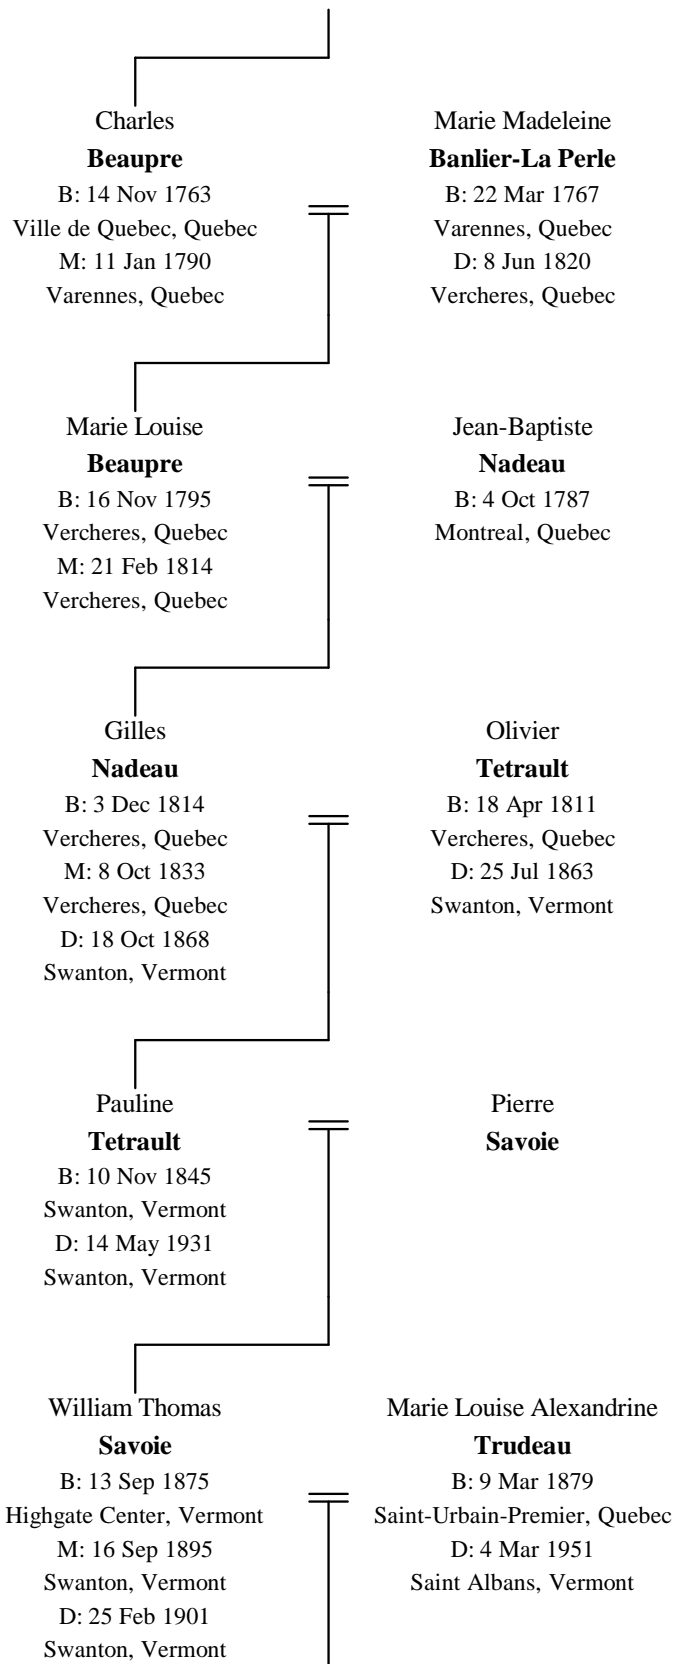

Line of Descent Between Robert Drouin and Rita Ann Roberts

Rosina Ann

Savoie

B: 29 Jul 1897
Swanton, Vermont

M: 9 Aug 1915
Swanton, Vermont

D: 25 Jul 1992
Saint Albans, Vermont

Joseph Dominateur

Robert

B: 3 Jun 1890
SEdN, Quebec

D: 4 Dec 1955
Saint Albans, Vermont

Rita Ann

Roberts

B: 30 Jul 1936
Swanton, Vermont