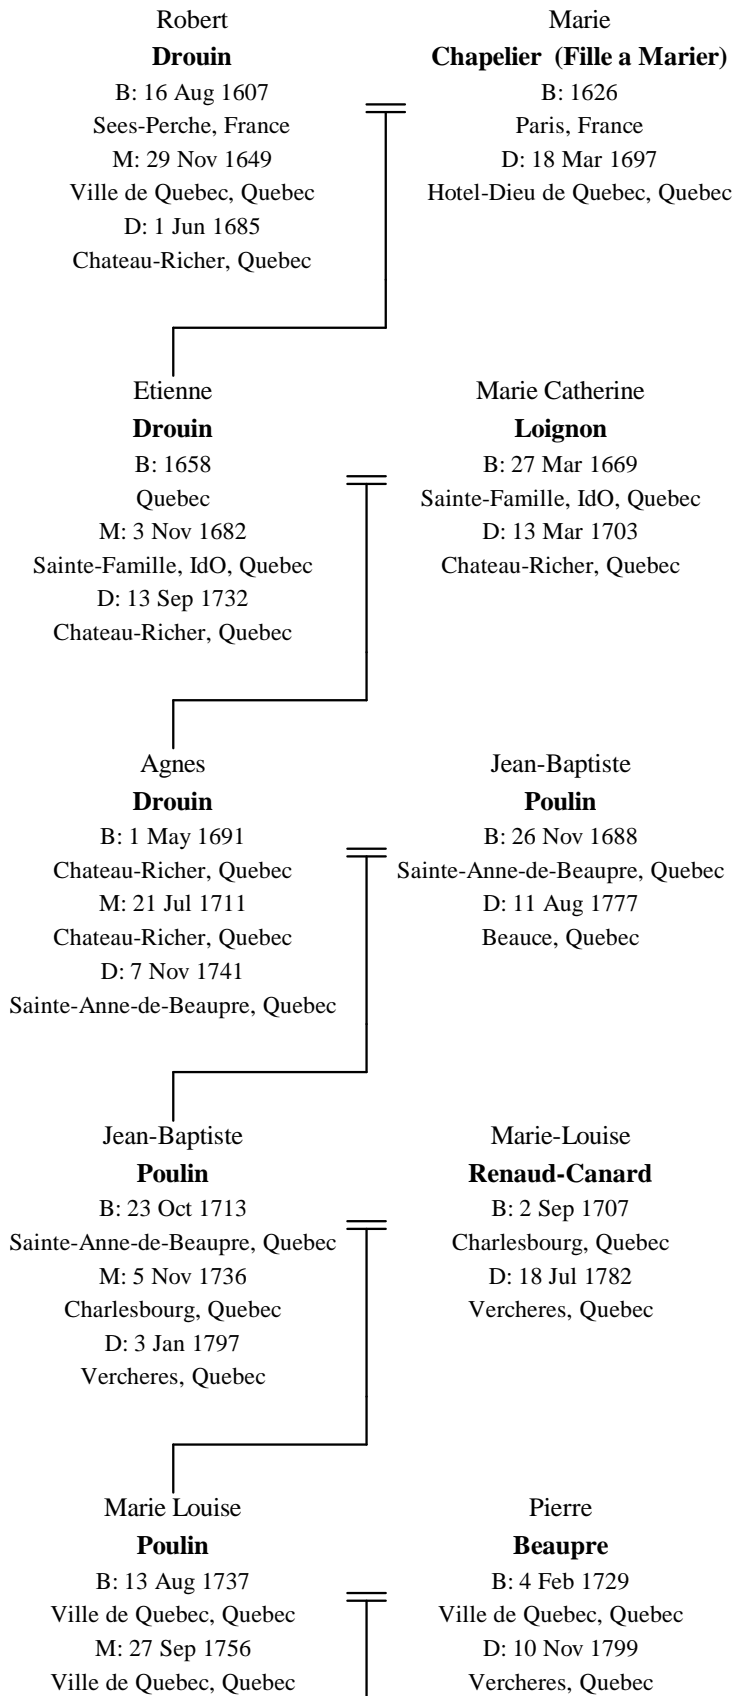

Line of Descent Between Robert Drouin and Rita Ann Roberts

Rosina Ann

Savoie

B: 29 Jul 1897
Swanton, Vermont

M: 9 Aug 1915
Swanton, Vermont

D: 25 Jul 1992
Saint Albans, Vermont

Joseph Dominateur

Robert

B: 3 Jun 1890
SEdN, Quebec

D: 4 Dec 1955
Saint Albans, Vermont

Rita Ann

Roberts

B: 30 Jul 1936
Swanton, Vermont