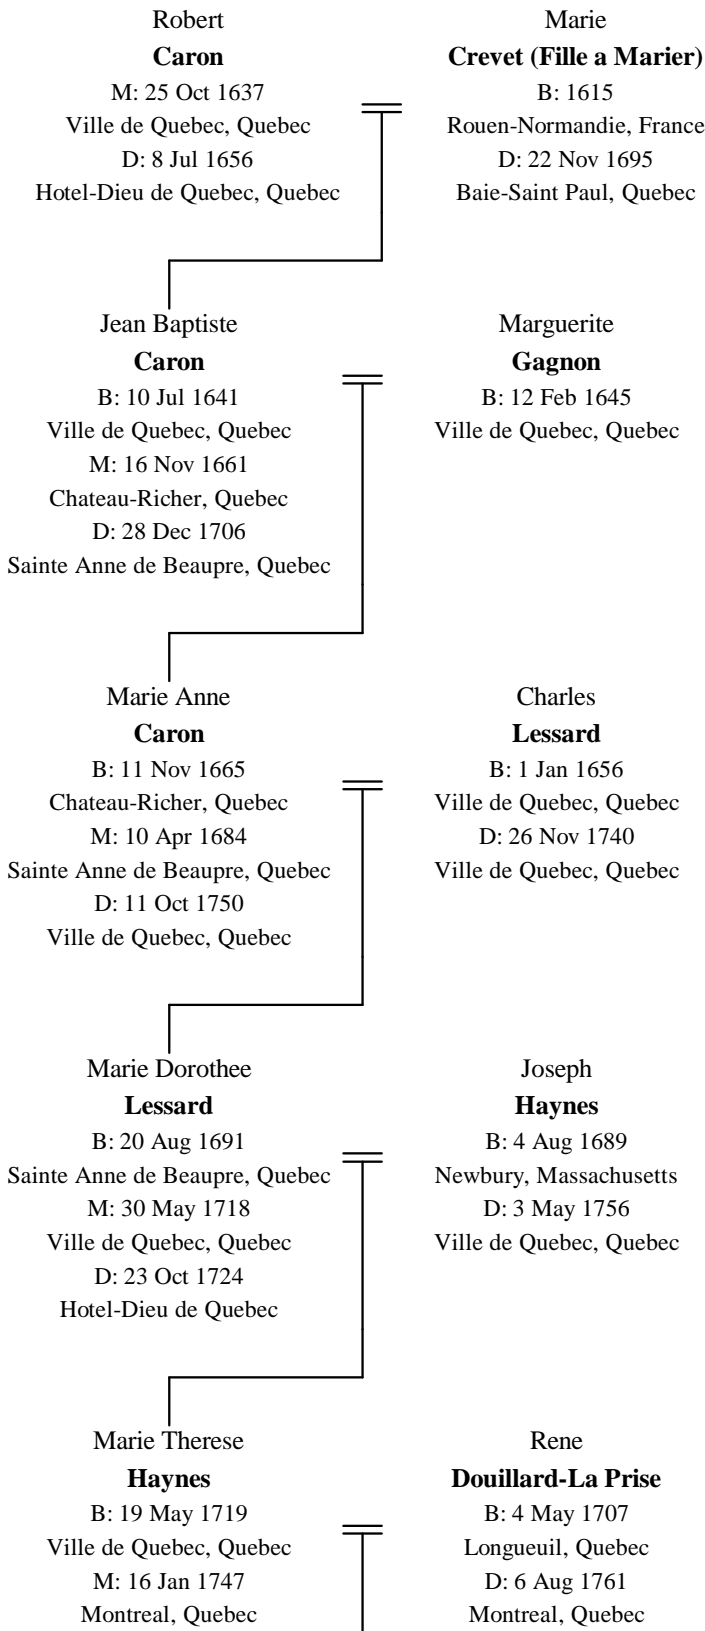

# Line of Descent Between Robert Caron and Gary Leigh Nokes

Delia Marie

**Roberts**

B: 7 Sep 1925

Highgate, Vermont

M: 13 Dec 1958

Swanton, Vermont

D: 10 Aug 2003

Berlin, Connecticut

Leigh

"Bud"

**Nokes**

B: 25 Apr 1924

Swanton, Vermont

Gary Leigh

**Nokes**

B: 10 Apr 1959

New Britain, Connecticut