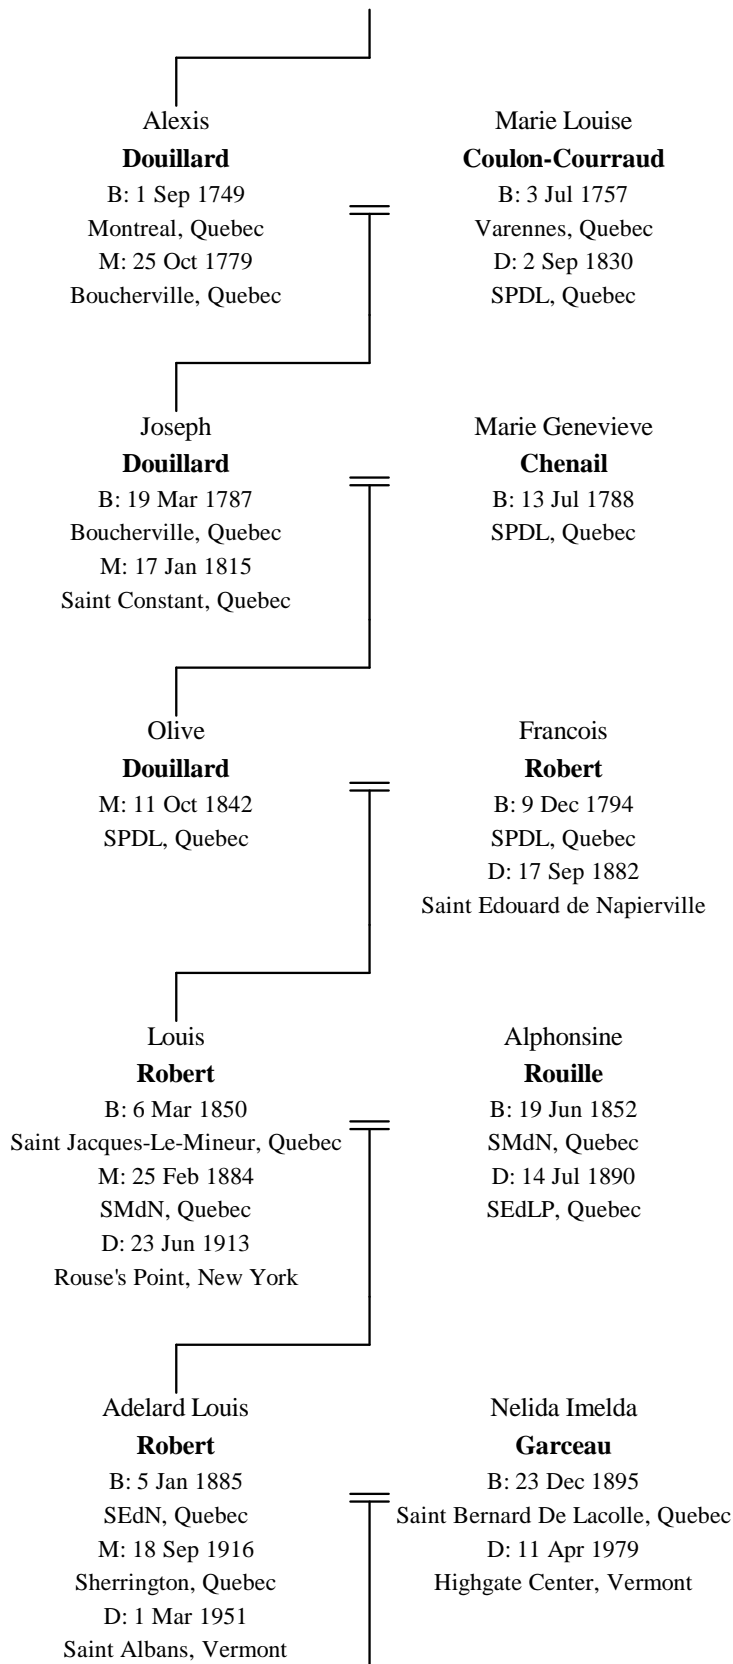

# Line of Descent Between Robert Caron and Gary Leigh Nokes

Delia Marie

**Roberts**

B: 7 Sep 1925

Highgate, Vermont

M: 13 Dec 1958

Swanton, Vermont

D: 10 Aug 2003

Berlin, Connecticut

Leigh

"Bud"

**Nokes**

B: 25 Apr 1924

Swanton, Vermont

Gary Leigh

**Nokes**

B: 10 Apr 1959

New Britain, Connecticut