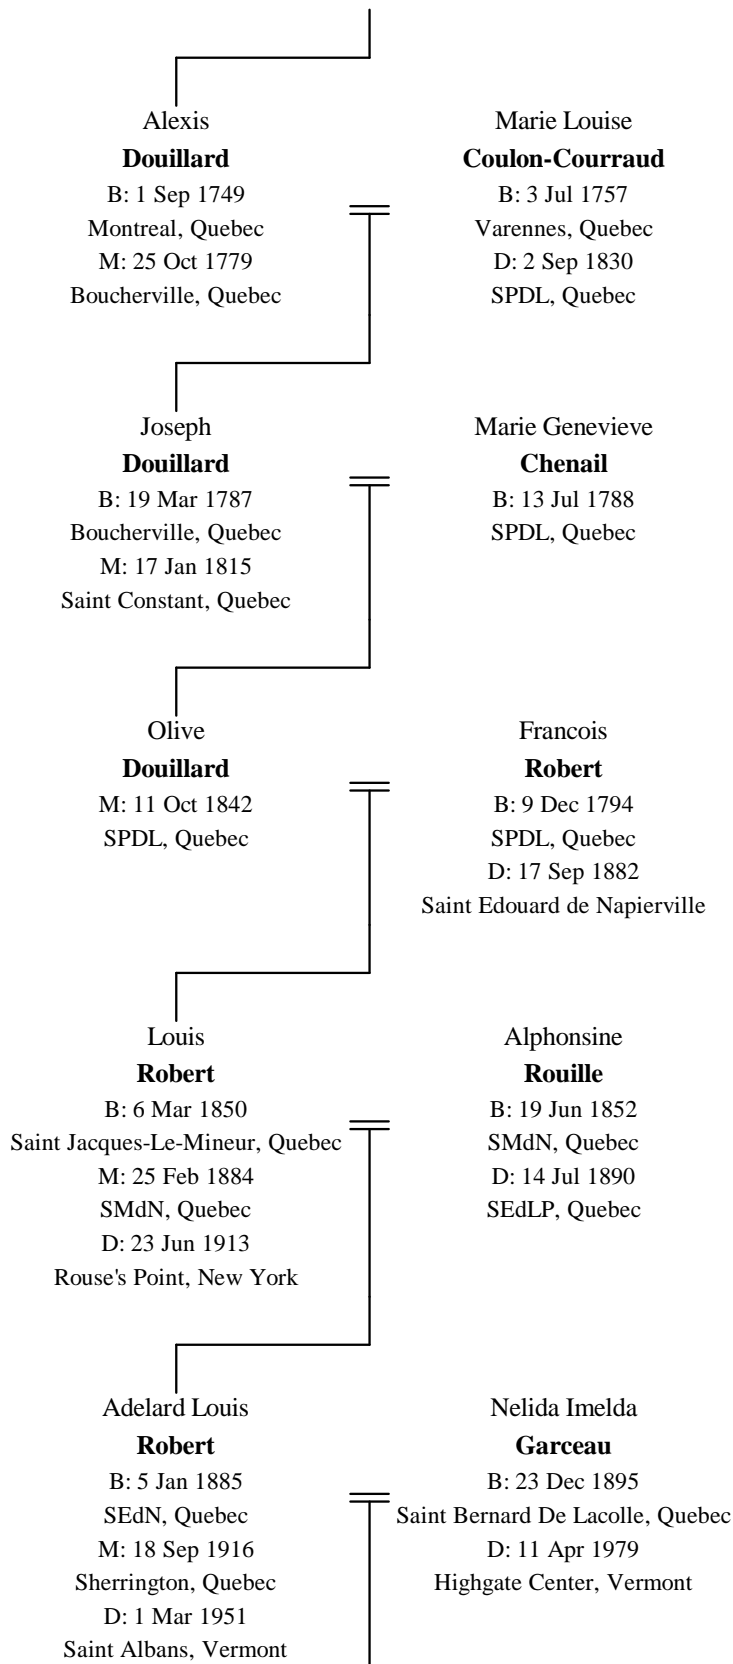

Line of Descent Between Robert Caron and Gary Leigh Nokes

Delia Marie

Roberts

B: 7 Sep 1925

Highgate, Vermont

M: 13 Dec 1958

Swanton, Vermont

D: 10 Aug 2003

Berlin, Connecticut

Leigh

"Bud"

Nokes

B: 25 Apr 1924

Swanton, Vermont

Gary Leigh

Nokes

B: 10 Apr 1959

New Britain, Connecticut