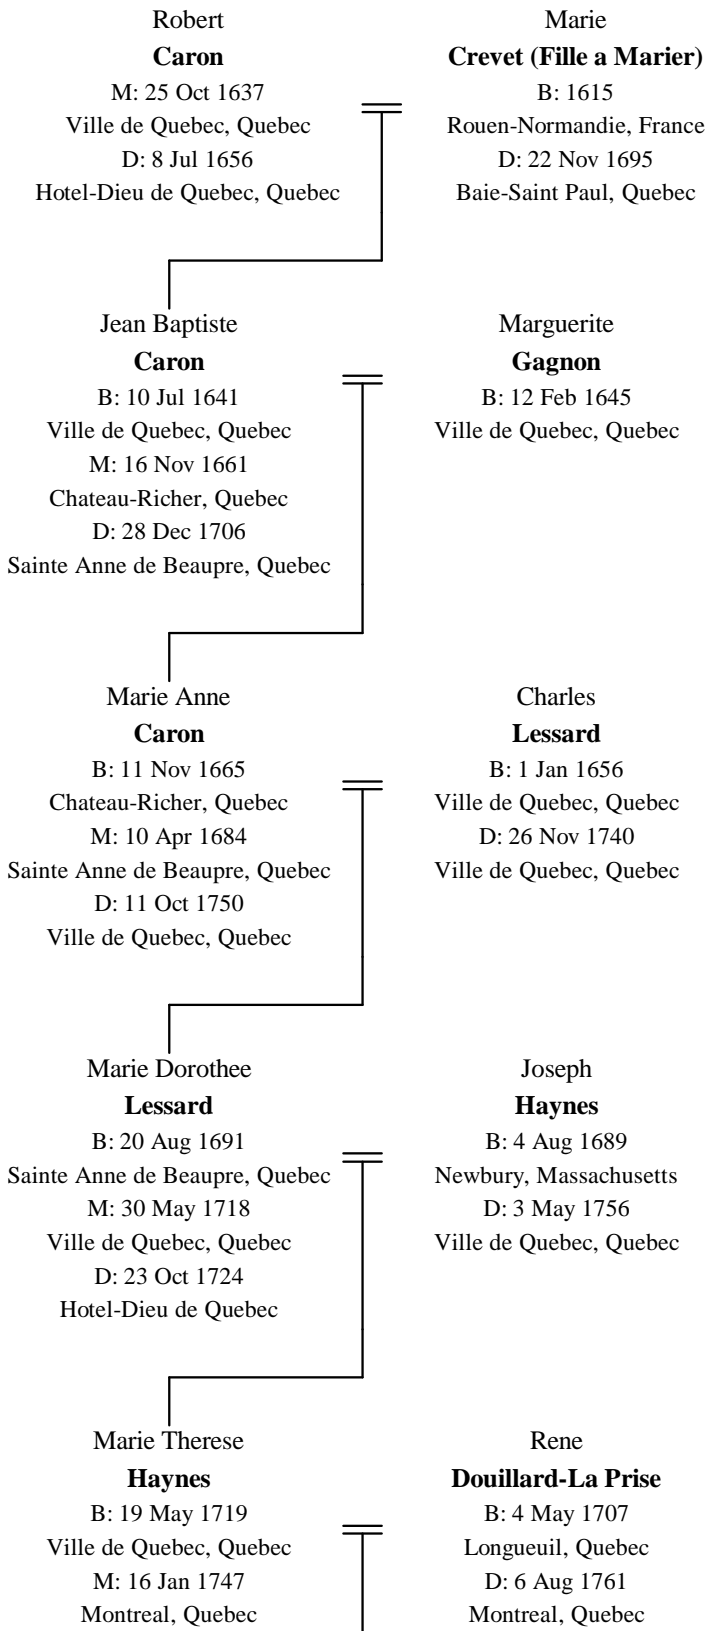

Line of Descent Between Robert Caron and Gary Leigh Nokes

Delia Marie

Roberts

B: 7 Sep 1925

Highgate, Vermont

M: 13 Dec 1958

Swanton, Vermont

D: 10 Aug 2003

Berlin, Connecticut

Leigh

"Bud"

Nokes

B: 25 Apr 1924

Swanton, Vermont

Gary Leigh

Nokes

B: 10 Apr 1959

New Britain, Connecticut