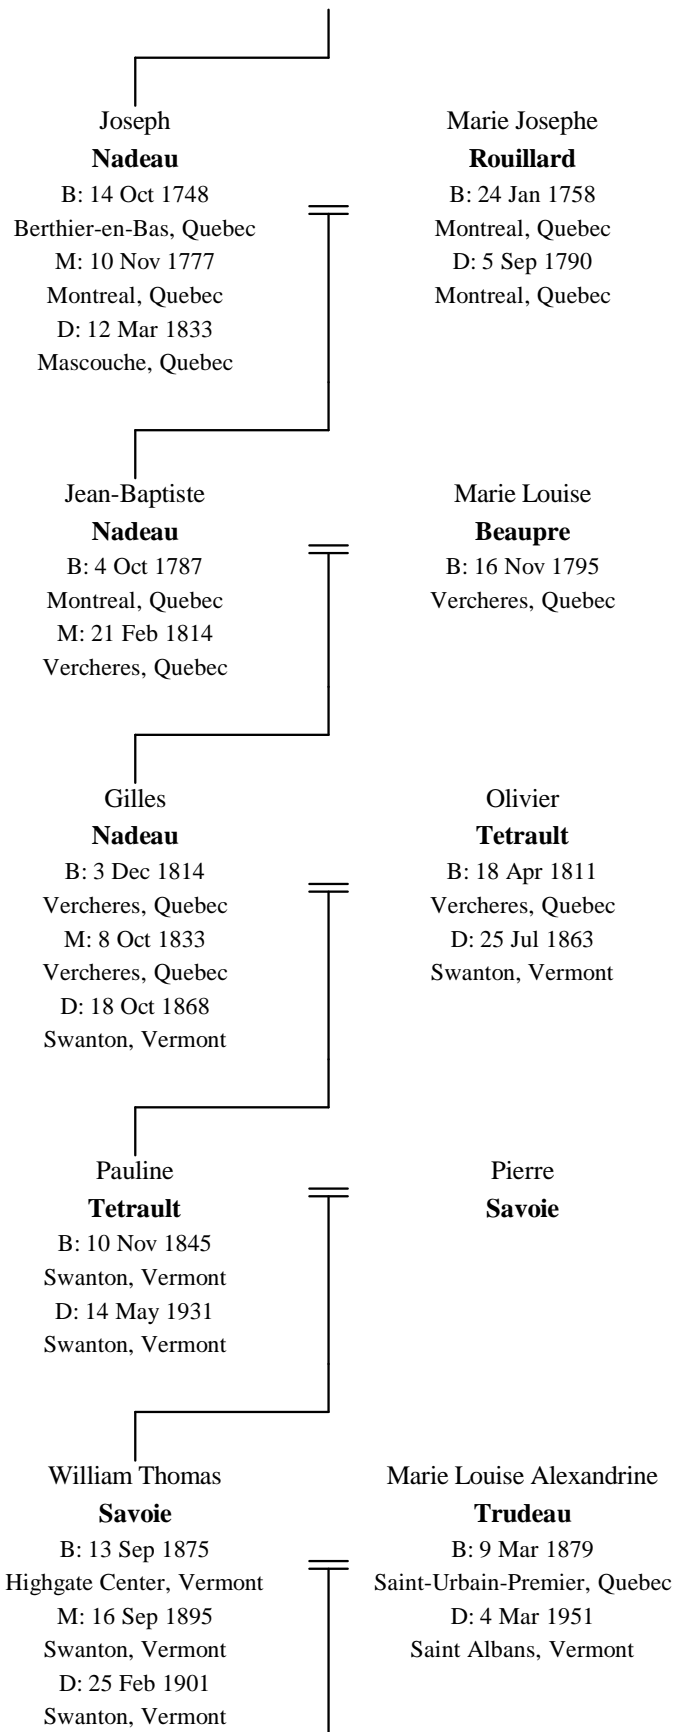

Line of Descent Between Pierre Des Portes and Rita Ann Roberts

Rosina Ann

Savoie

B: 29 Jul 1897
Swanton, Vermont

M: 9 Aug 1915
Swanton, Vermont

D: 25 Jul 1992
Saint Albans, Vermont

Joseph Dominateur

Robert

B: 3 Jun 1890
SEdN, Quebec

D: 4 Dec 1955
Saint Albans, Vermont

Rita Ann

Roberts

B: 30 Jul 1936
Swanton, Vermont