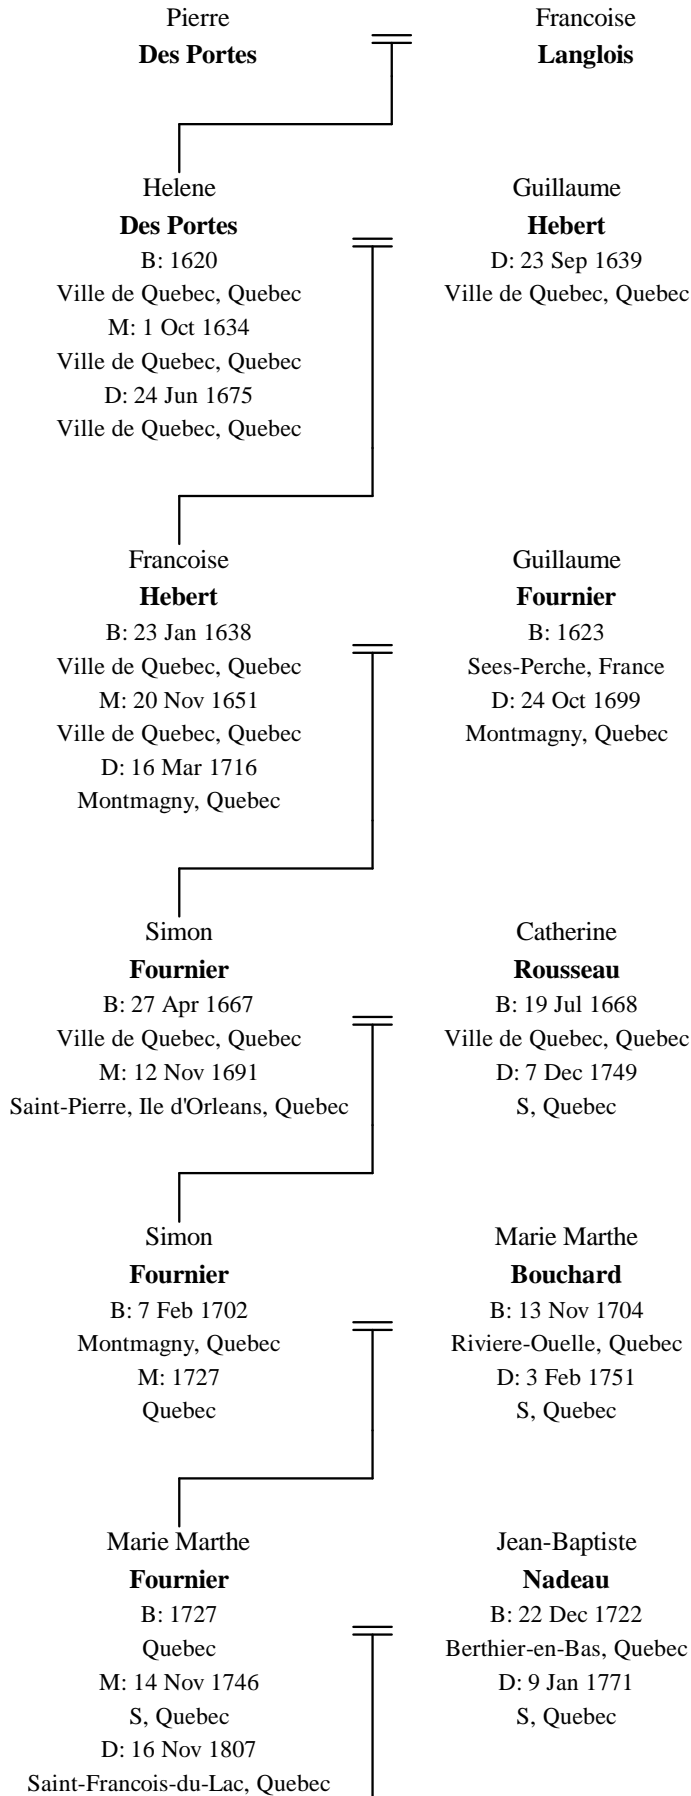

Line of Descent Between Pierre Des Portes and Rita Ann Roberts

Rosina Ann

Savoie

B: 29 Jul 1897
Swanton, Vermont

M: 9 Aug 1915
Swanton, Vermont

D: 25 Jul 1992
Saint Albans, Vermont

Joseph Dominateur

Robert

B: 3 Jun 1890
SEdN, Quebec

D: 4 Dec 1955
Saint Albans, Vermont

Rita Ann

Roberts

B: 30 Jul 1936
Swanton, Vermont