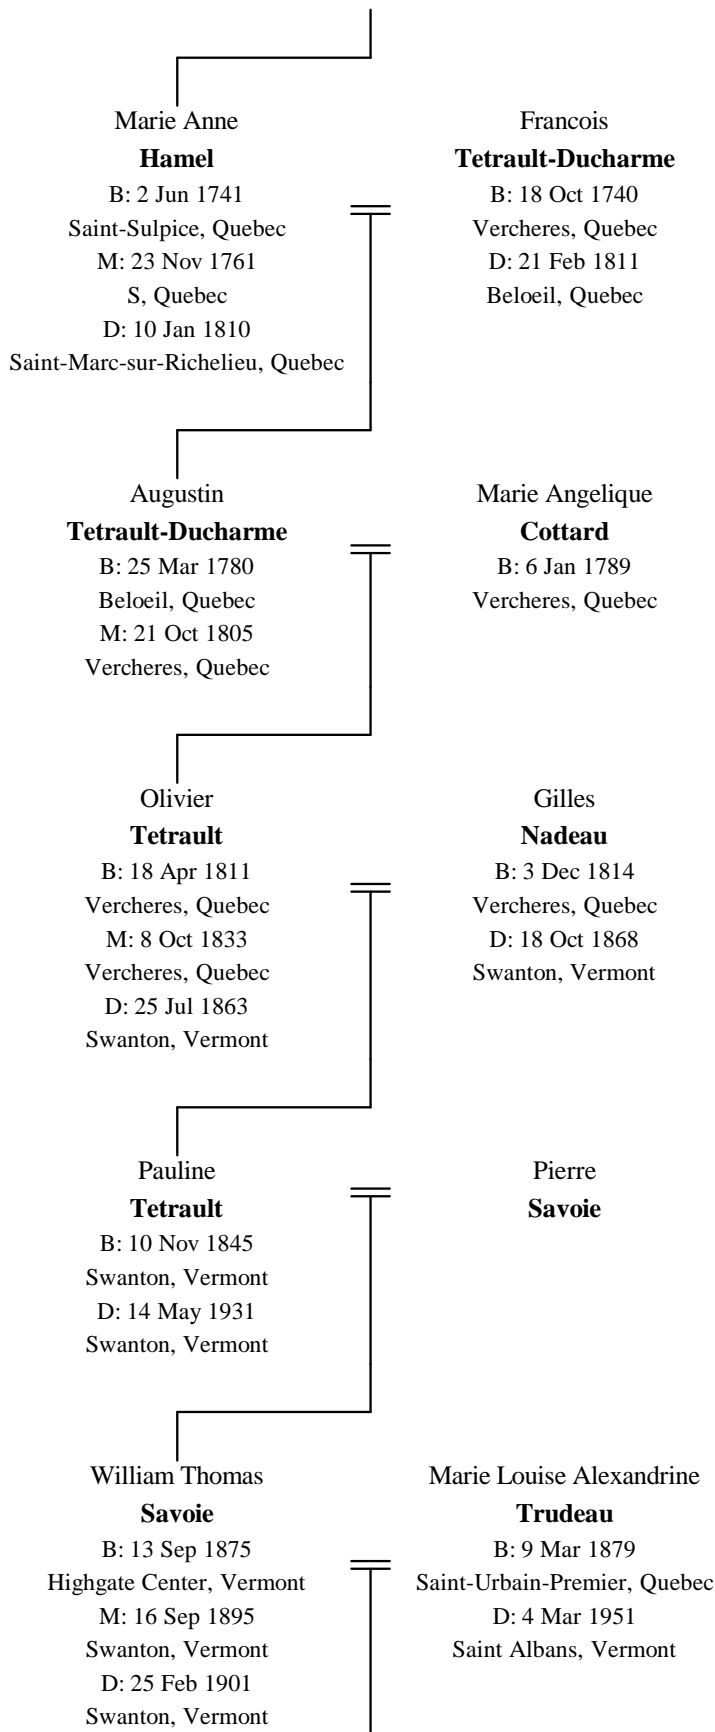

Line of Descent Between Noel Morin and Rita Ann Roberts

Rosina Ann

Savoie

B: 29 Jul 1897
Swanton, Vermont

M: 9 Aug 1915
Swanton, Vermont

D: 25 Jul 1992
Saint Albans, Vermont

Joseph Dominateur

Robert

B: 3 Jun 1890
SEdN, Quebec

D: 4 Dec 1955
Saint Albans, Vermont

Rita Ann

Roberts

B: 30 Jul 1936
Swanton, Vermont