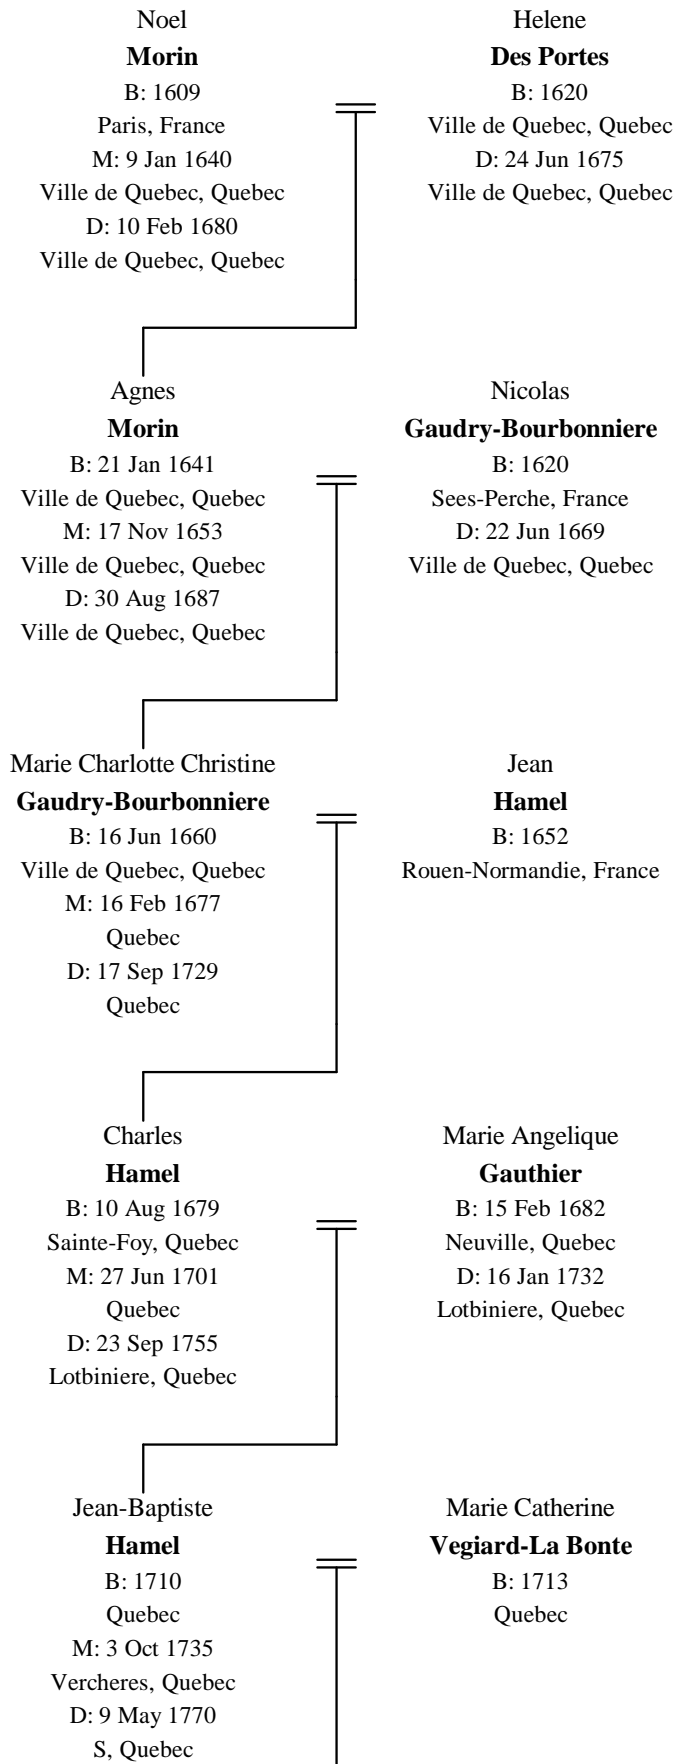

Line of Descent Between Noel Morin and Rita Ann Roberts

Rosina Ann

Savoie

B: 29 Jul 1897
Swanton, Vermont

M: 9 Aug 1915
Swanton, Vermont

D: 25 Jul 1992
Saint Albans, Vermont

Joseph Dominateur

Robert

B: 3 Jun 1890
SEdN, Quebec

D: 4 Dec 1955
Saint Albans, Vermont

Rita Ann

Roberts

B: 30 Jul 1936
Swanton, Vermont