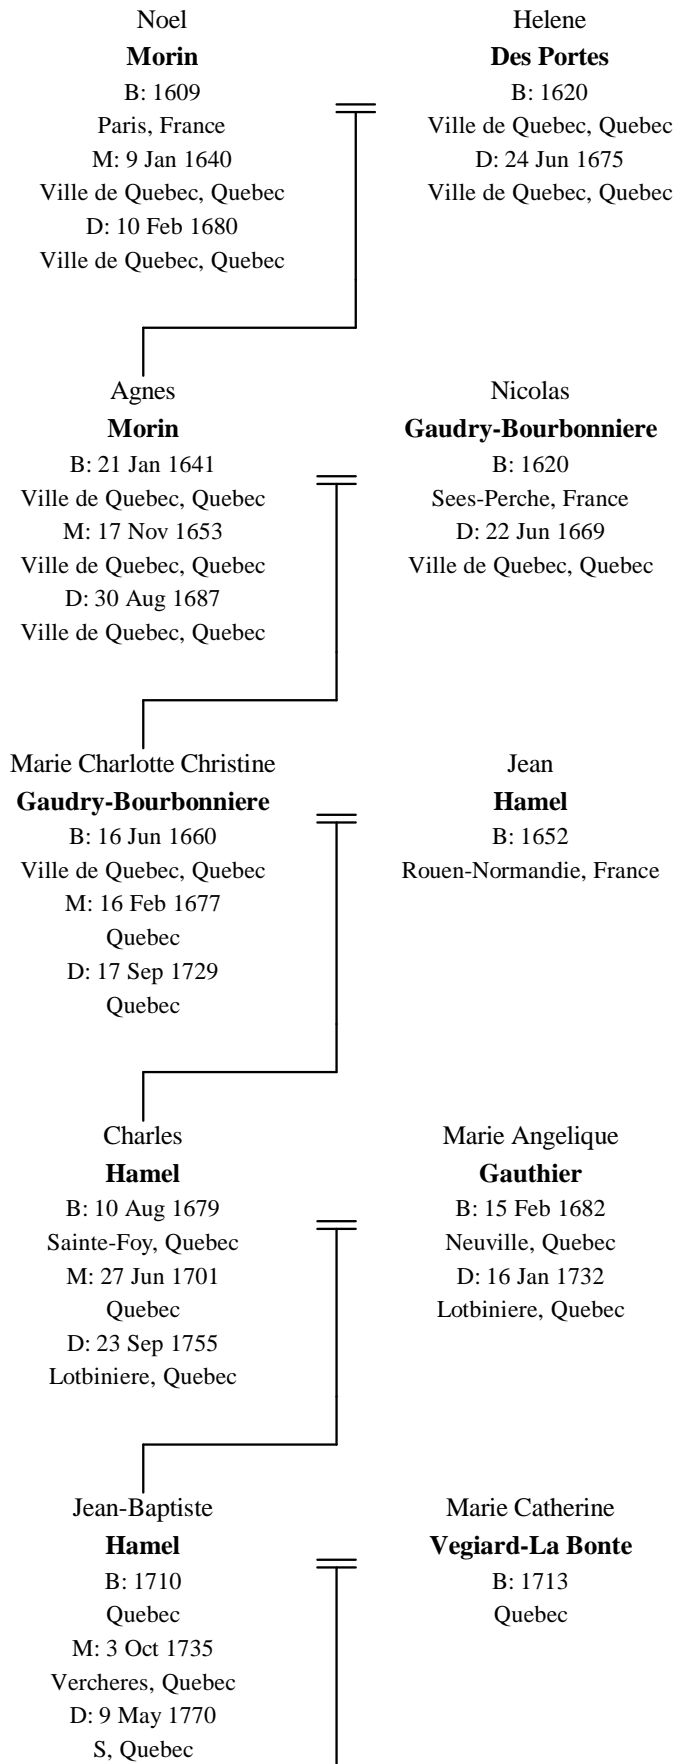

Line of Descent Between Noel Morin and Rita Ann Roberts

Rosina Ann
Savoie
B: 29 Jul 1897
Swanton, Vermont
M: 9 Aug 1915
Swanton, Vermont
D: 25 Jul 1992
Saint Albans, Vermont

Joseph Dominateur
Robert
B: 3 Jun 1890
SEdN, Quebec
D: 4 Dec 1955
Saint Albans, Vermont

Rita Ann
Roberts
B: 30 Jul 1936
Swanton, Vermont