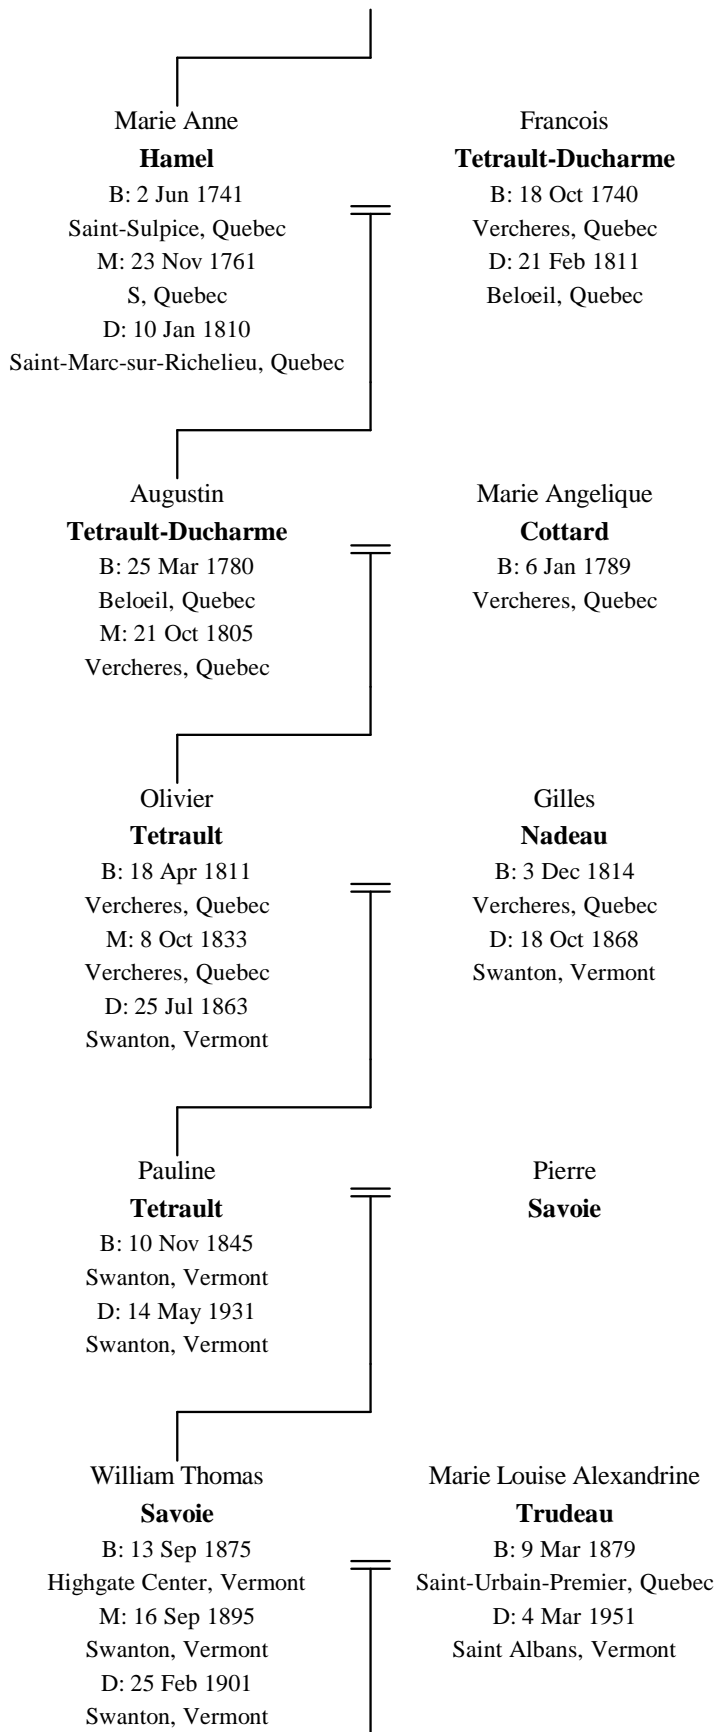

Line of Descent Between Noel Morin and Rita Ann Roberts

Rosina Ann
Savoie
B: 29 Jul 1897
Swanton, Vermont
M: 9 Aug 1915
Swanton, Vermont
D: 25 Jul 1992
Saint Albans, Vermont

Joseph Dominateur
Robert
B: 3 Jun 1890
SEdN, Quebec
D: 4 Dec 1955
Saint Albans, Vermont

Rita Ann
Roberts
B: 30 Jul 1936
Swanton, Vermont