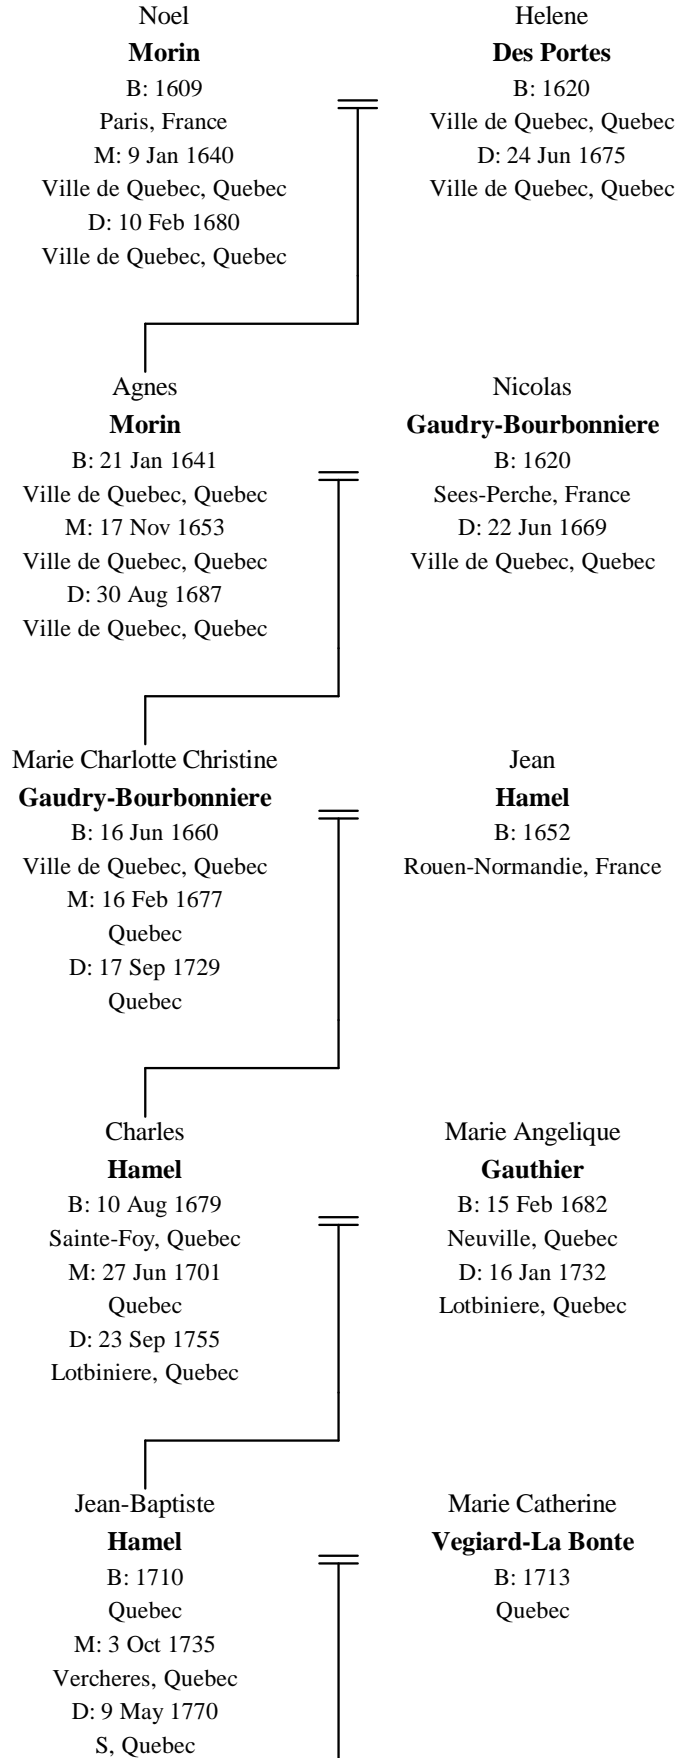

Line of Descent Between Noel Morin and Rita Ann Roberts

Rosina Ann

Savoie

B: 29 Jul 1897
Swanton, Vermont

M: 9 Aug 1915
Swanton, Vermont

D: 25 Jul 1992
Saint Albans, Vermont

Joseph Dominateur

Robert

B: 3 Jun 1890
SEdN, Quebec

D: 4 Dec 1955
Saint Albans, Vermont

Rita Ann

Roberts

B: 30 Jul 1936
Swanton, Vermont