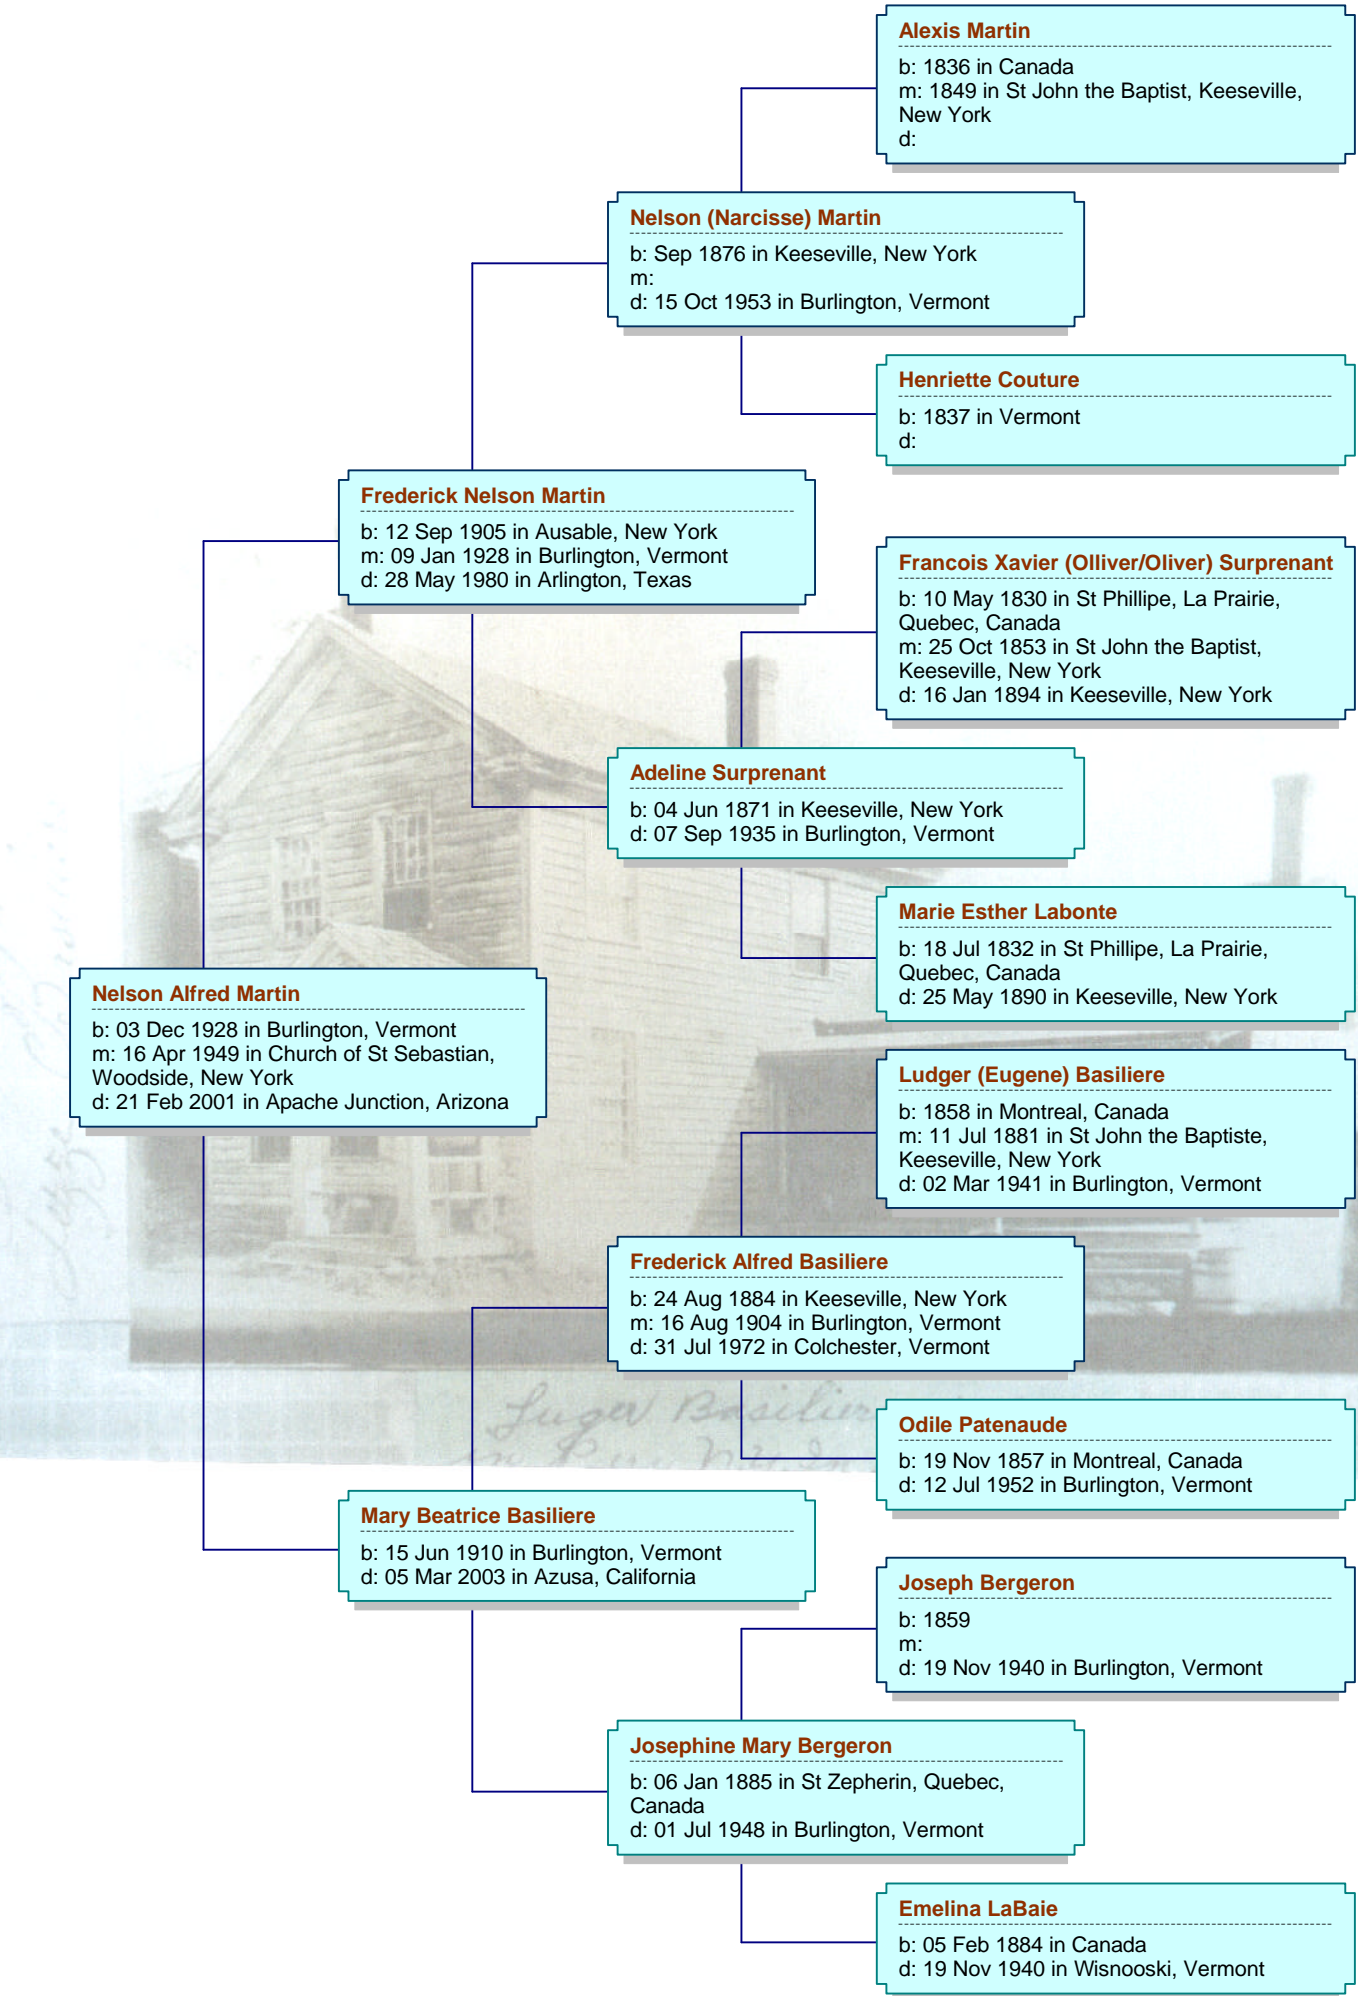

Family Tree of Louise M Martin's father, Nelson Alfred Martin

Alexis Martin
b: 1836 in Canada
m: 1849 in St John the Baptist, Keeseville, New York
d:

Nelson (Narcisse) Martin
b: Sep 1876 in Keeseville, New York
m:
d: 15 Oct 1953 in Burlington, Vermont

Henriette Couture
b: 1837 in Vermont
d:

Frederick Nelson Martin
b: 12 Sep 1905 in Ausable, New York
m: 09 Jan 1928 in Burlington, Vermont
d: 28 May 1980 in Arlington, Texas

Francois Xavier (Olliver/Oliver) Surprenant
b: 10 May 1830 in St Phillippe, La Prairie, Quebec, Canada
m: 25 Oct 1853 in St John the Baptist, Keeseville, New York
d: 16 Jan 1894 in Keeseville, New York

Adeline Surprenant
b: 04 Jun 1871 in Keeseville, New York
d: 07 Sep 1935 in Burlington, Vermont

Marie Esther Labonte
b: 18 Jul 1832 in St Phillippe, La Prairie, Quebec, Canada
d: 25 May 1890 in Keeseville, New York

Nelson Alfred Martin
b: 03 Dec 1928 in Burlington, Vermont
m: 16 Apr 1949 in Church of St Sebastian, Woodside, New York
d: 21 Feb 2001 in Apache Junction, Arizona

Ludger (Eugene) Basiliere
b: 1858 in Montreal, Canada
m: 11 Jul 1881 in St John the Baptiste, Keeseville, New York
d: 02 Mar 1941 in Burlington, Vermont

Frederick Alfred Basiliere
b: 24 Aug 1884 in Keeseville, New York
m: 16 Aug 1904 in Burlington, Vermont
d: 31 Jul 1972 in Colchester, Vermont

Odile Patenaude
b: 19 Nov 1857 in Montreal, Canada
d: 12 Jul 1952 in Burlington, Vermont

Mary Beatrice Basiliere
b: 15 Jun 1910 in Burlington, Vermont
d: 05 Mar 2003 in Azusa, California

Joseph Bergeron
b: 1859
m:
d: 19 Nov 1940 in Burlington, Vermont

Josephine Mary Bergeron
b: 06 Jan 1885 in St Zepherin, Quebec, Canada
d: 01 Jul 1948 in Burlington, Vermont

Emelina LaBaie
b: 05 Feb 1884 in Canada
d: 19 Nov 1940 in Wisnooski, Vermont