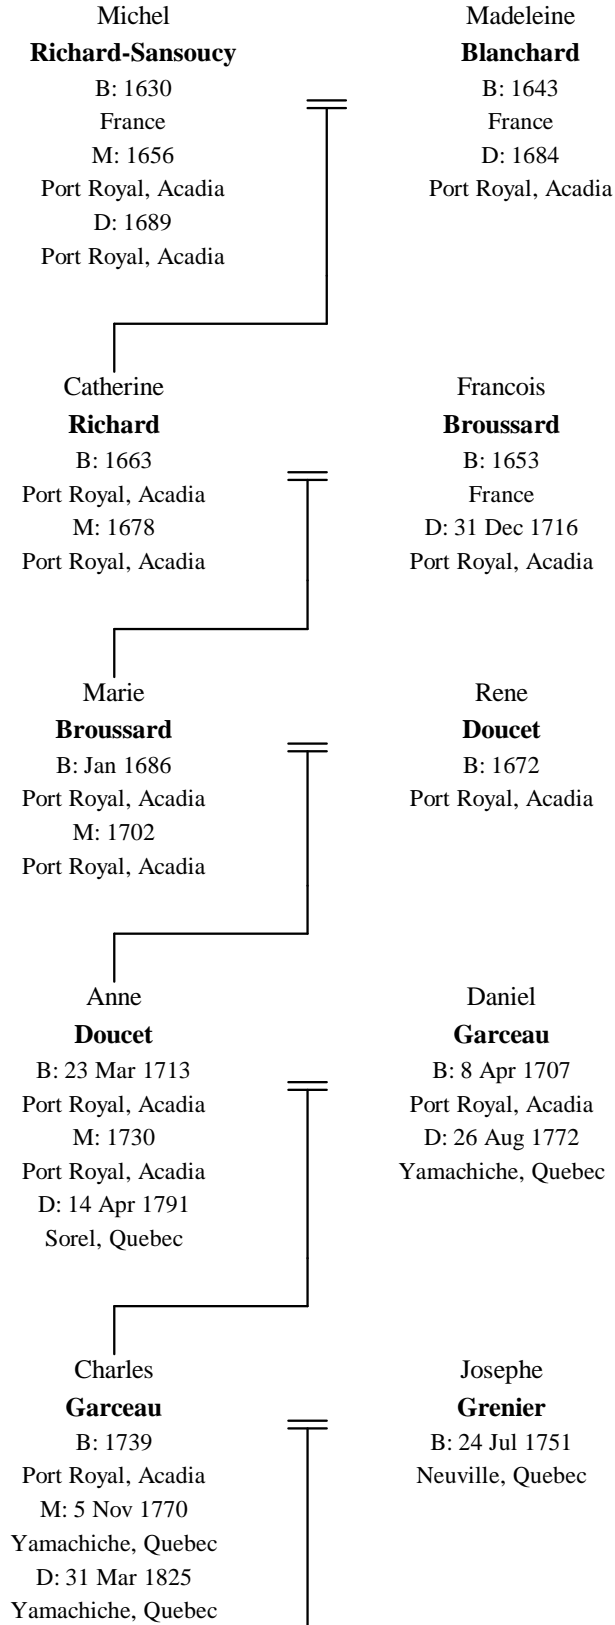

# Line of Descent Between Michel Richard-Sansoucy and Gary Leigh Nokes

Delia Marie

**Roberts**

B: 7 Sep 1925

Highgate, Vermont

M: 13 Dec 1958

Swanton, Vermont

D: 10 Aug 2003

Berlin, Connecticut

Leigh

"Bud"

**Nokes**

B: 25 Apr 1924

Swanton, Vermont

Gary Leigh

**Nokes**

B: 10 Apr 1959

New Britain, Connecticut