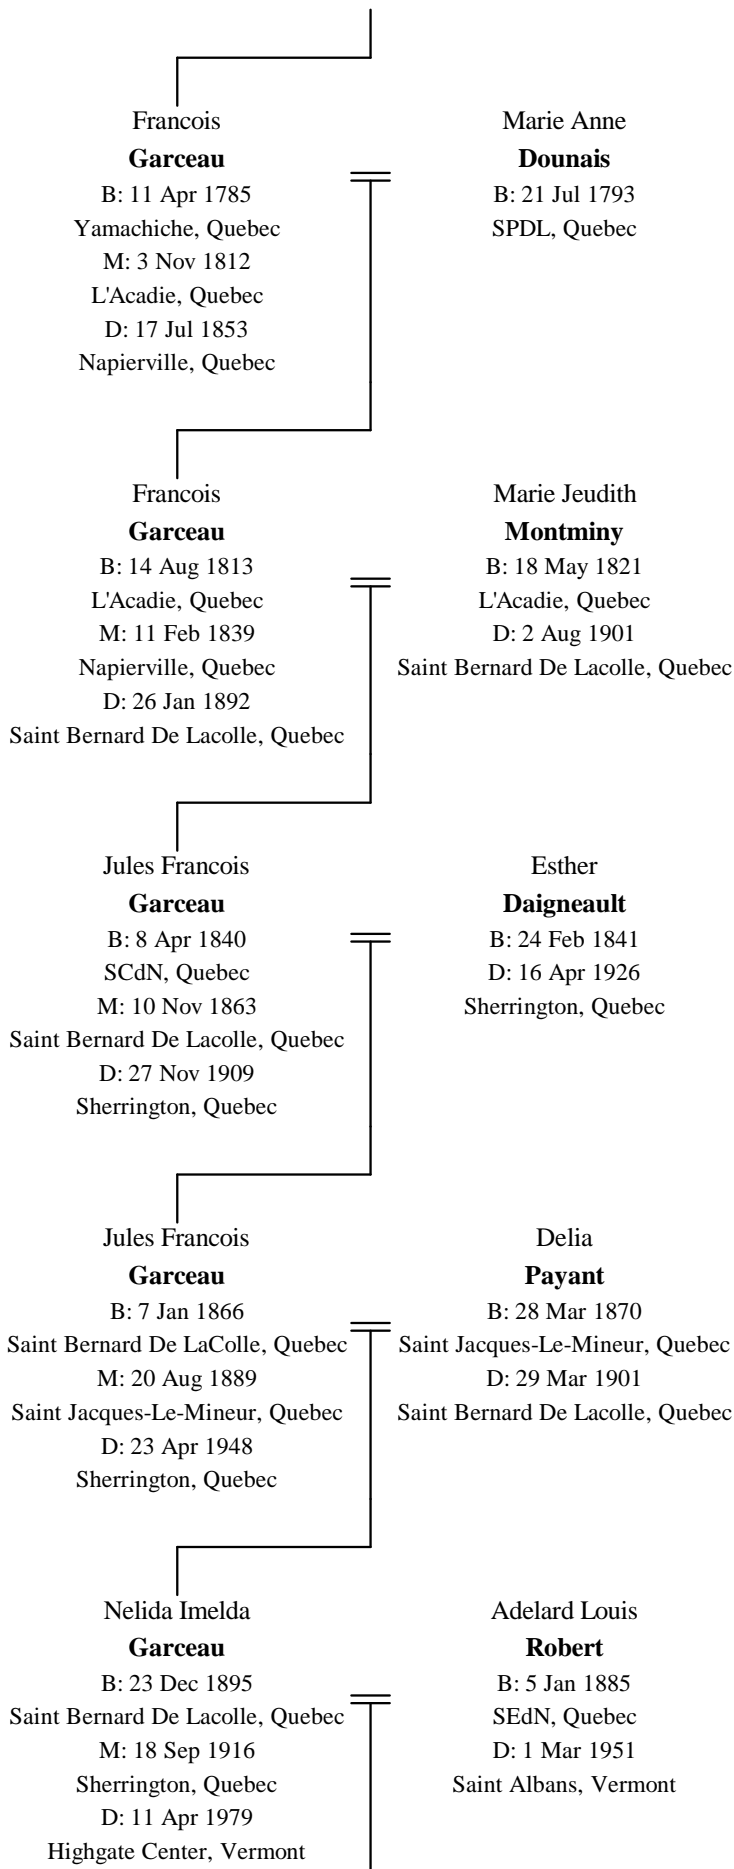

# Line of Descent Between Michel Richard-Sansoucy and Gary Leigh Nokes

Delia Marie

**Roberts**

B: 7 Sep 1925

Highgate, Vermont

M: 13 Dec 1958

Swanton, Vermont

D: 10 Aug 2003

Berlin, Connecticut

Leigh

"Bud"

**Nokes**

B: 25 Apr 1924

Swanton, Vermont

Gary Leigh

**Nokes**

B: 10 Apr 1959

New Britain, Connecticut