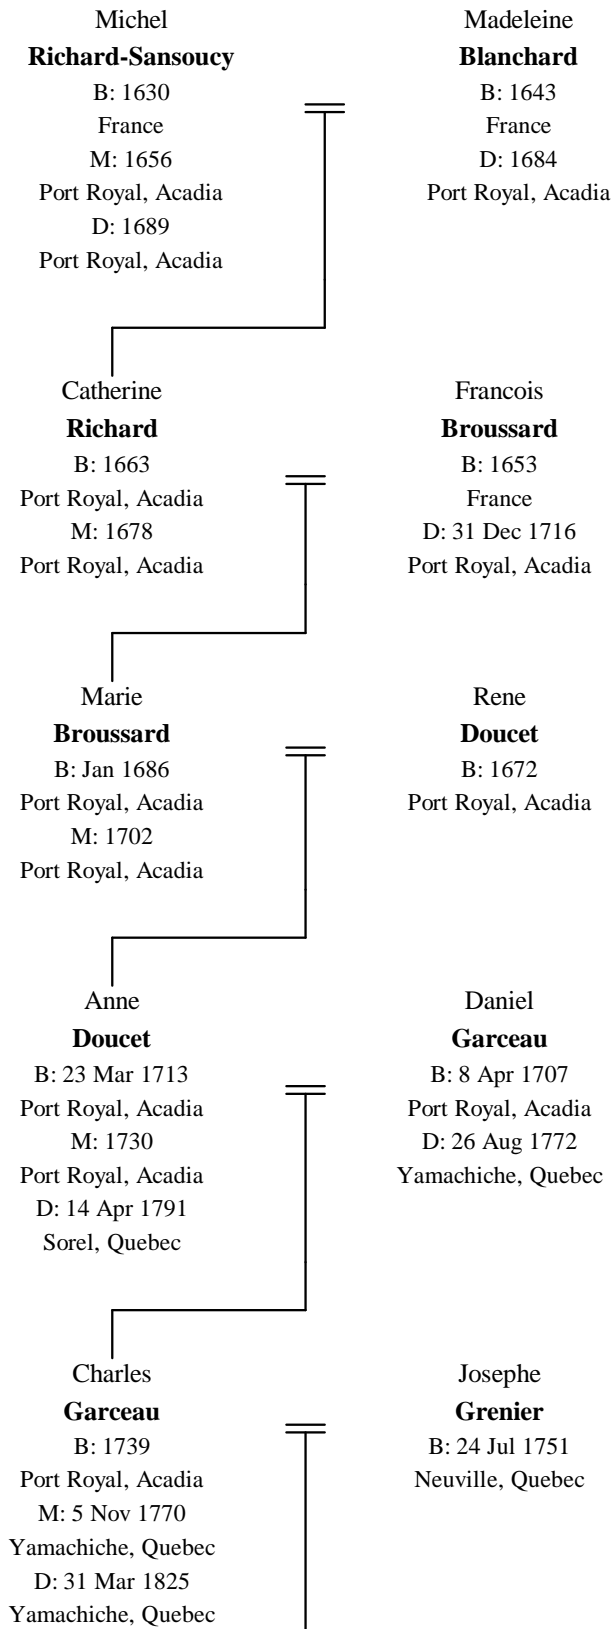

Line of Descent Between Michel Richard-Sansoucy and Gary Leigh Nokes

Delia Marie

Roberts

B: 7 Sep 1925

Highgate, Vermont

M: 13 Dec 1958

Swanton, Vermont

D: 10 Aug 2003

Berlin, Connecticut

Leigh

"Bud"

Nokes

B: 25 Apr 1924

Swanton, Vermont

Gary Leigh

Nokes

B: 10 Apr 1959

New Britain, Connecticut