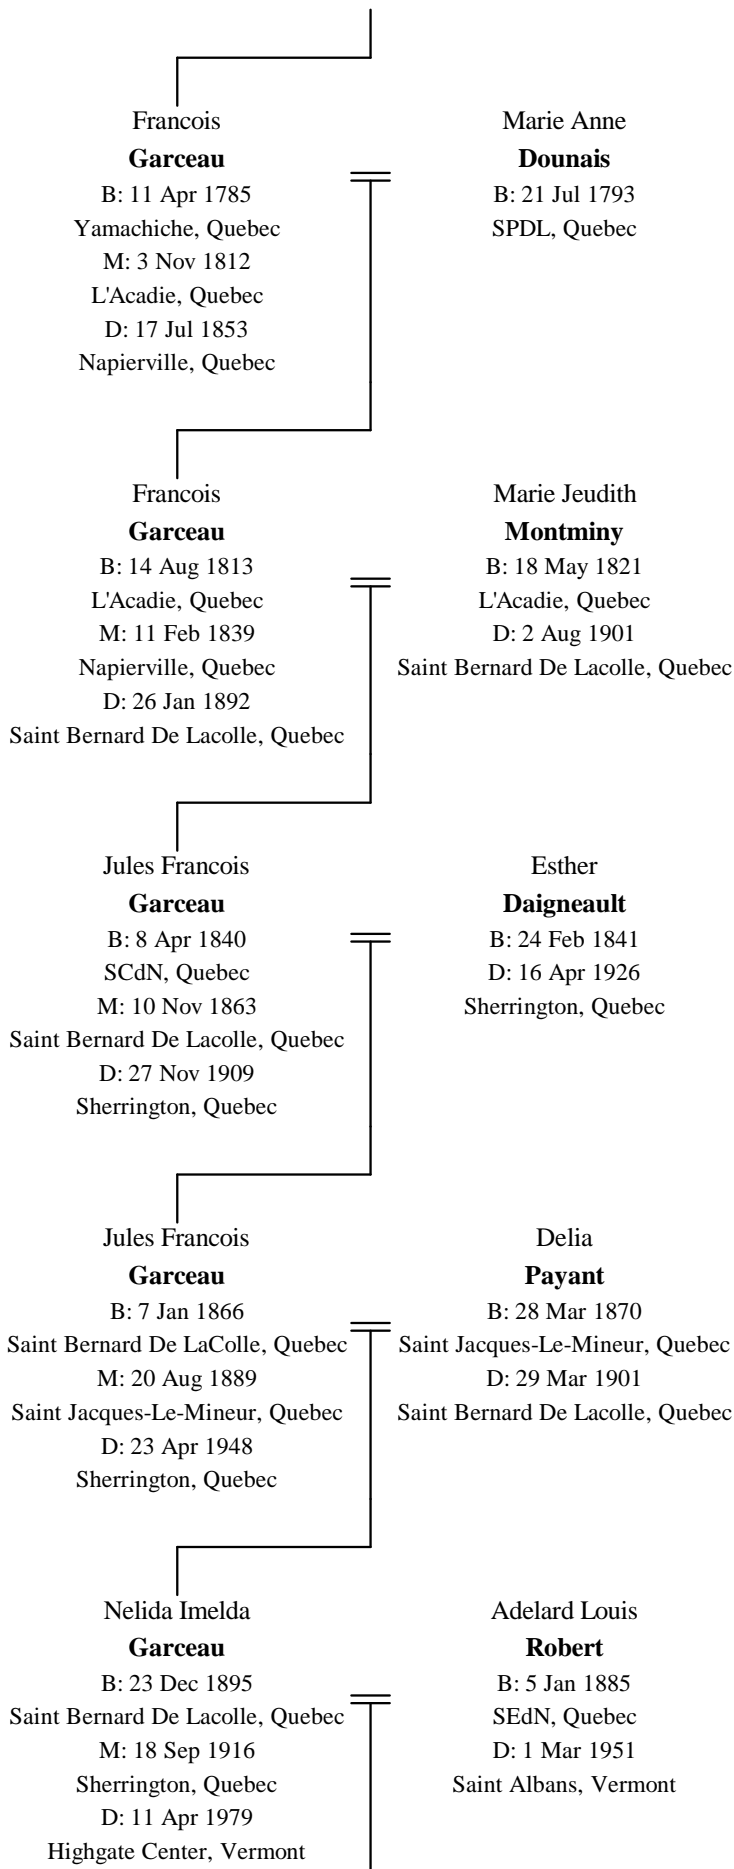

Line of Descent Between Michel Richard-Sansoucy and Gary Leigh Nokes

Delia Marie

Roberts

B: 7 Sep 1925

Highgate, Vermont

M: 13 Dec 1958

Swanton, Vermont

D: 10 Aug 2003

Berlin, Connecticut

Leigh

"Bud"

Nokes

B: 25 Apr 1924

Swanton, Vermont

Gary Leigh

Nokes

B: 10 Apr 1959

New Britain, Connecticut