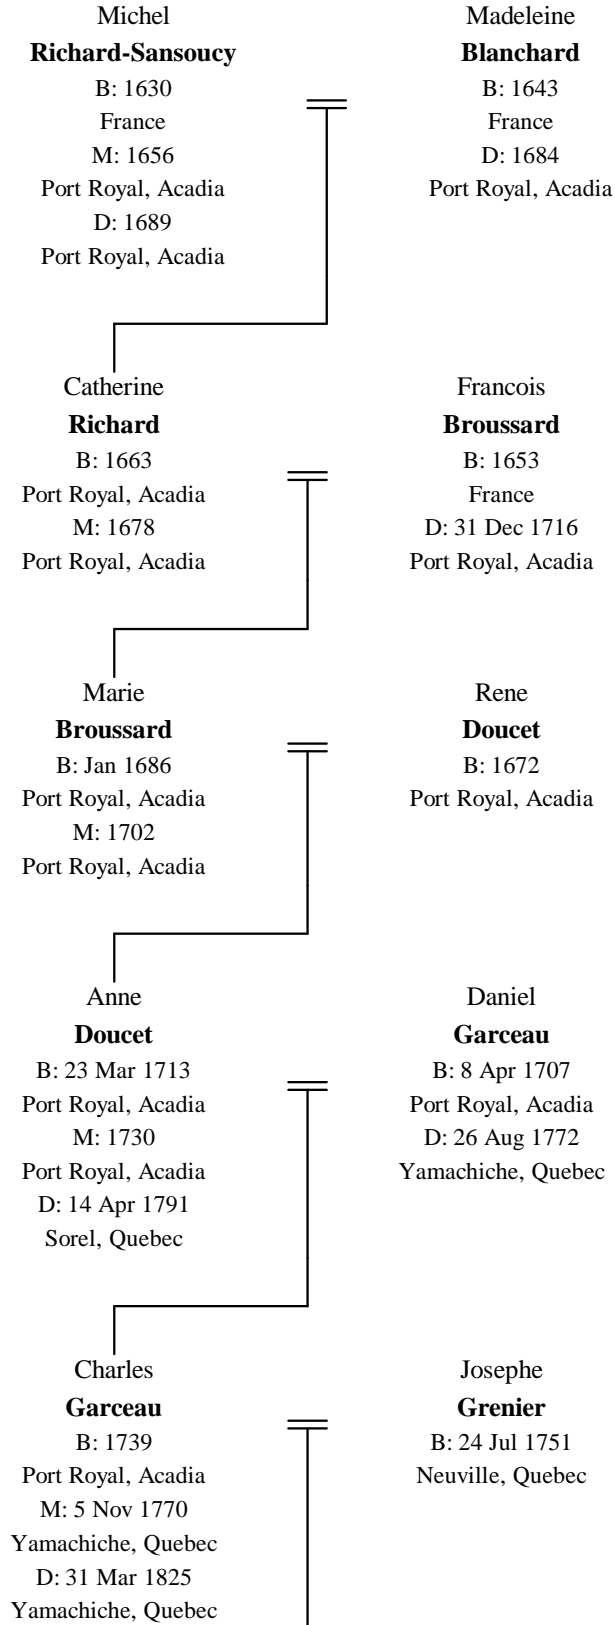

Line of Descent Between Michel Richard-Sansoucy and Gary Leigh Nokes

Delia Marie

Roberts

B: 7 Sep 1925

Highgate, Vermont

M: 13 Dec 1958

Swanton, Vermont

D: 10 Aug 2003

Berlin, Connecticut

Leigh

"Bud"

Nokes

B: 25 Apr 1924

Swanton, Vermont

Gary Leigh

Nokes

B: 10 Apr 1959

New Britain, Connecticut