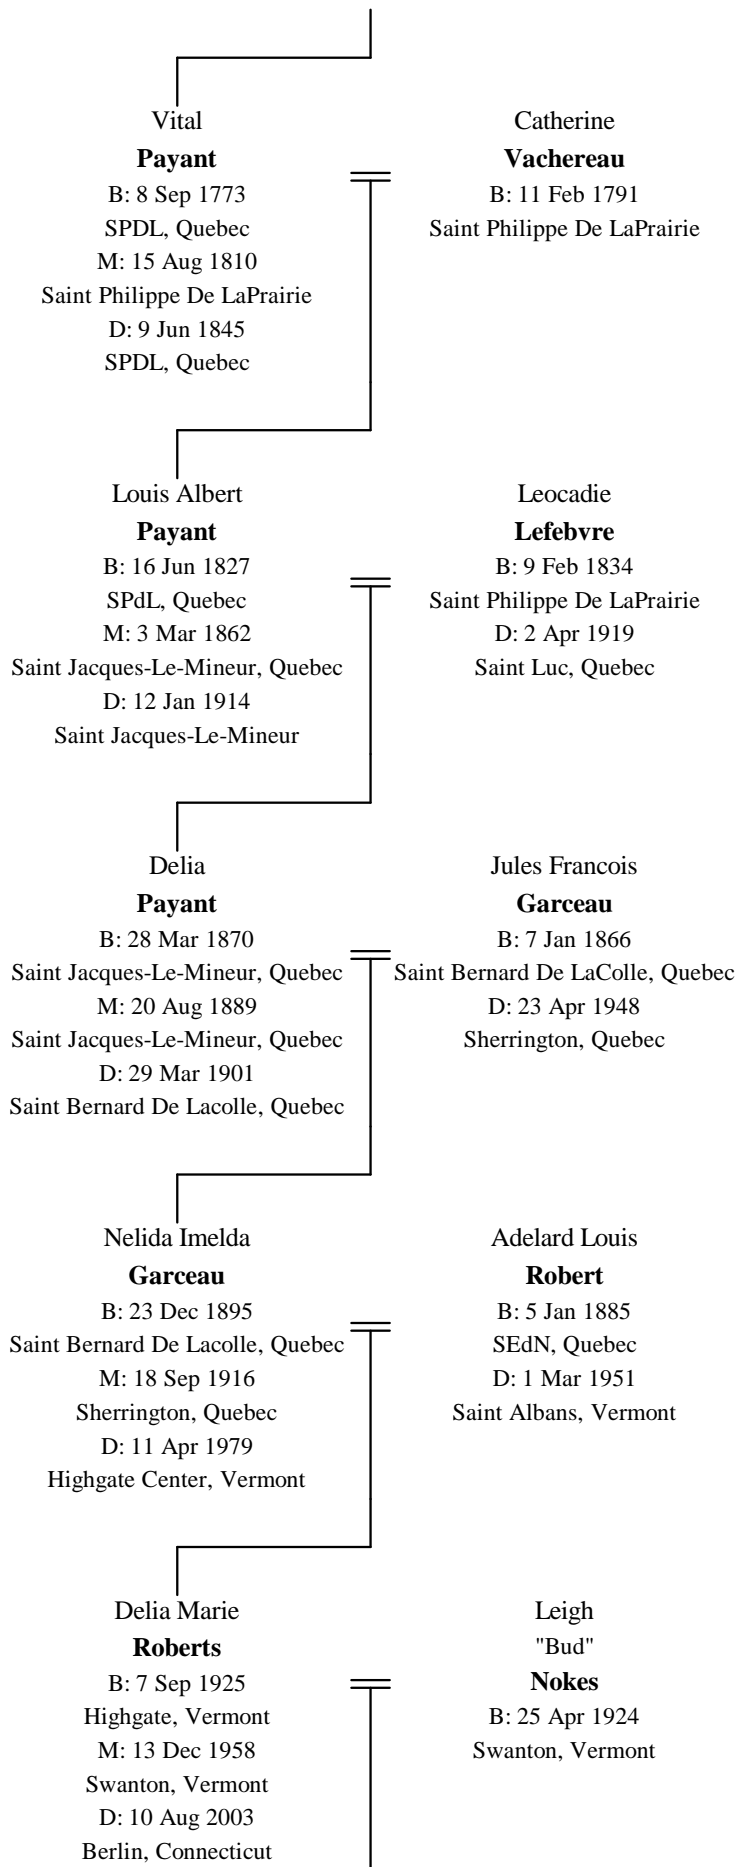

# Line of Descent Between Louis Sedilot-Montreuil and Gary Leigh Nokes

Gary Leigh

**Nokes**

B: 10 Apr 1959

New Britain, Connecticut