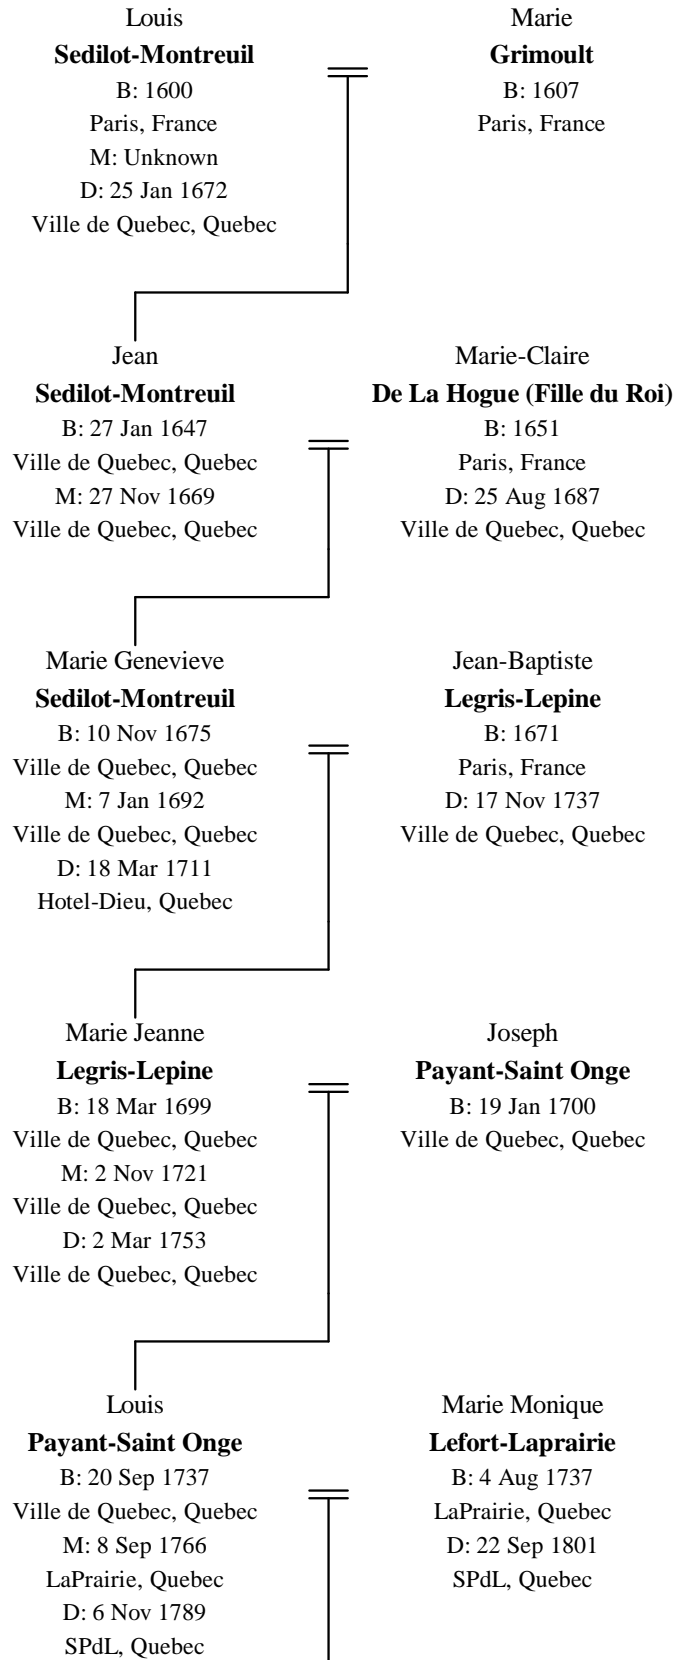

# Line of Descent Between Louis Sedilot-Montreuil and Gary Leigh Nokes

Gary Leigh

**Nokes**

B: 10 Apr 1959

New Britain, Connecticut