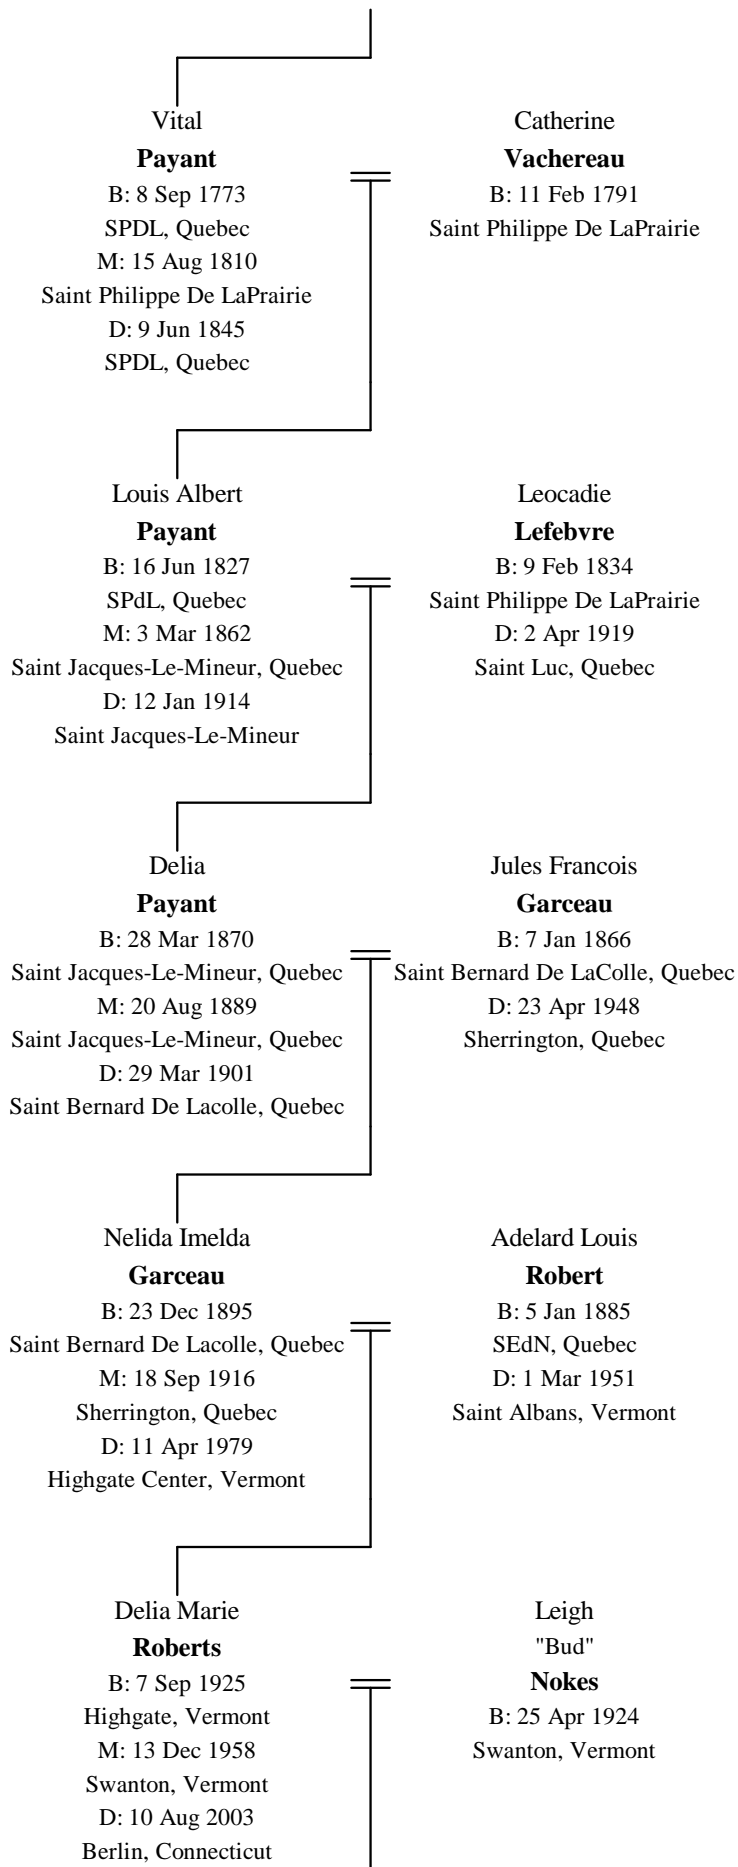

Line of Descent Between Louis Sedilot-Montreuil and Gary Leigh Nokes

Gary Leigh

Nokes

B: 10 Apr 1959

New Britain, Connecticut