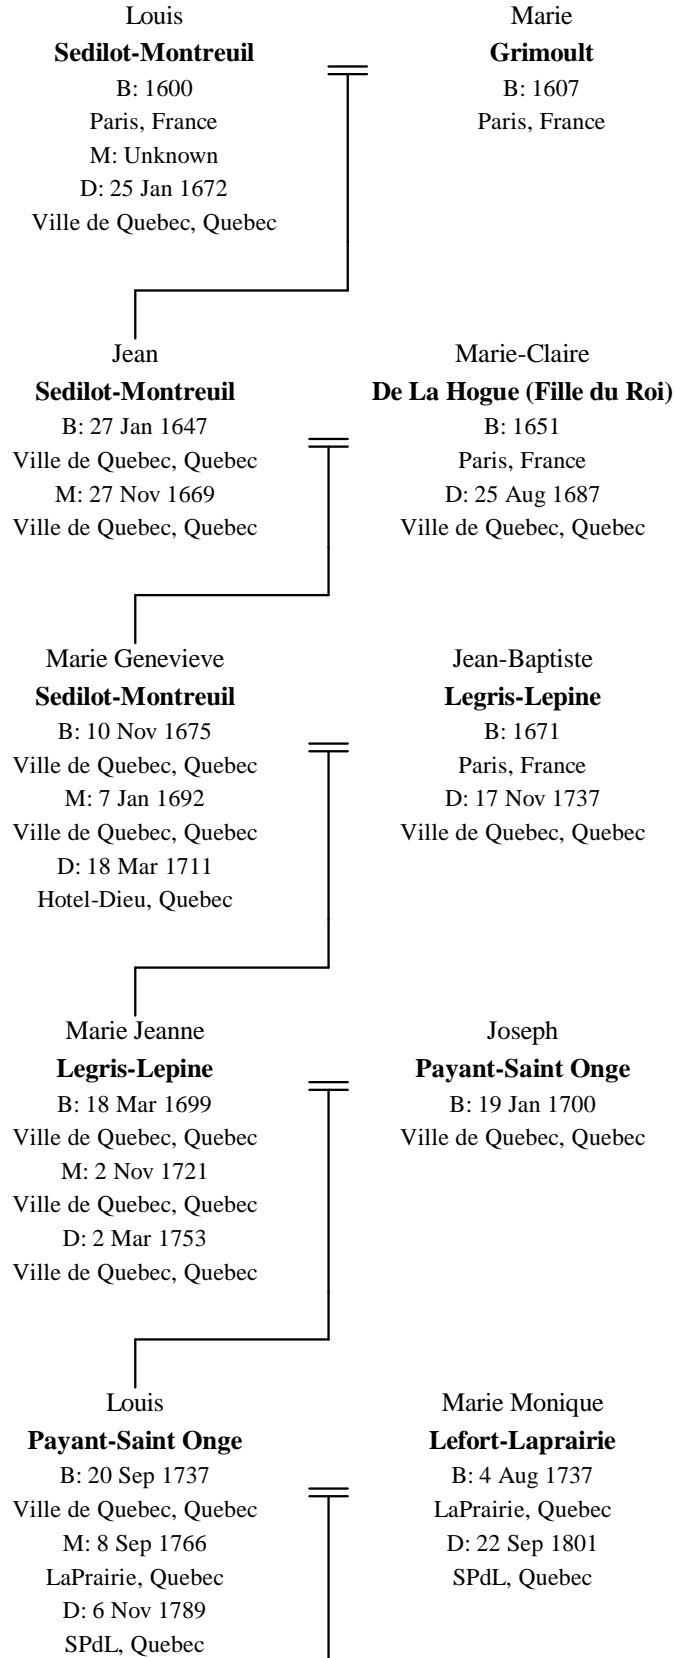

Line of Descent Between Louis Sedilot-Montreuil and Gary Leigh Nokes

Gary Leigh

Nokes

B: 10 Apr 1959

New Britain, Connecticut