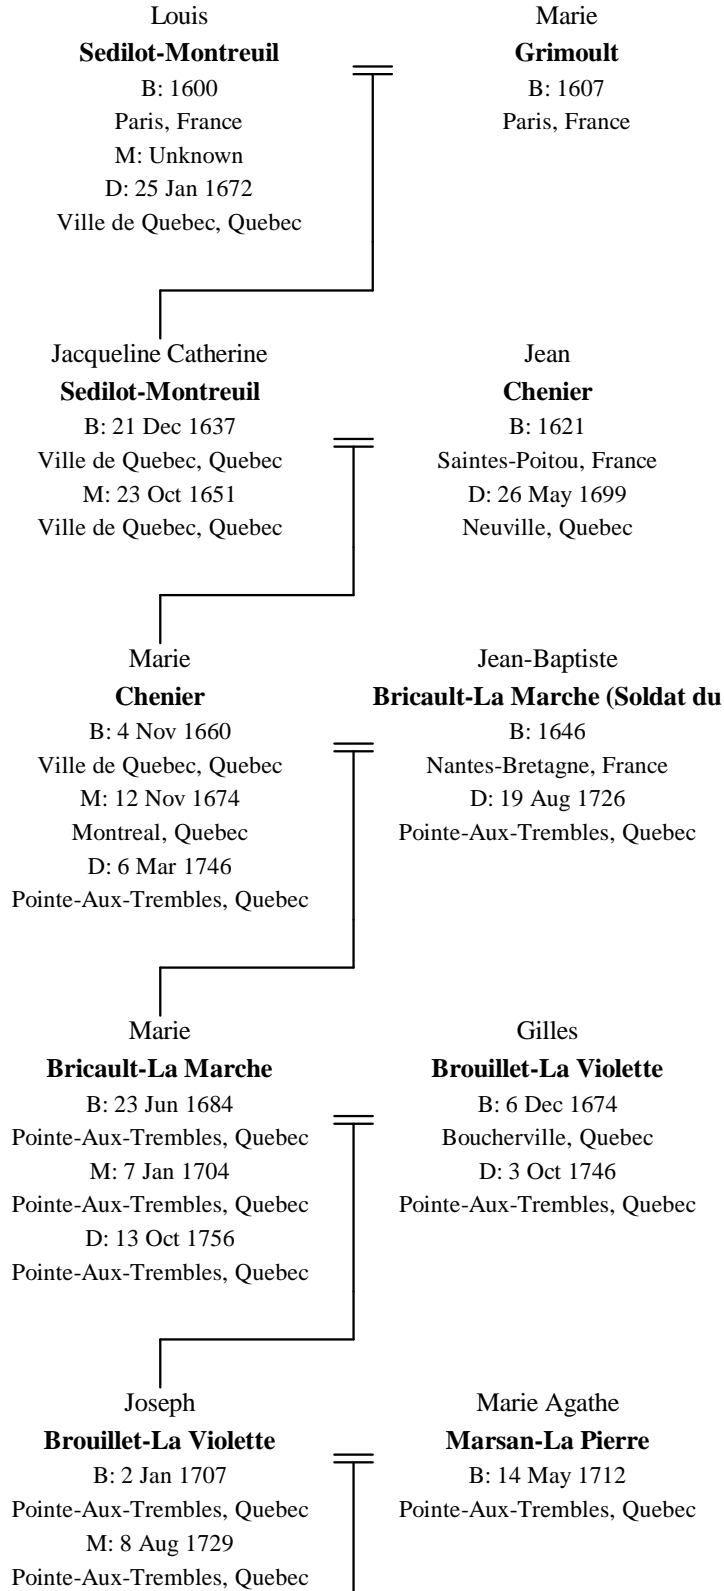

Line of Descent Between Louis Sedilot-Montreuil and Gary Leigh Nokes

Marie Louise Charlotte Josephe

Brouillet

B: 2 Jan 1747
Pointe-Aux-Trembles, Quebec
M: 10 Oct 1768
Pointe-Aux-Trembles, Quebec

Jean-Baptiste

Veine

B: 4 Jun 1737
Pointe-Aux-Trembles, Quebec

Marie Josephe

Veine

B: 25 Dec 1772
Pointe-Aux-Trembles, Quebec
M: 27 Sep 1790
Saint Mathias, Quebec

Nicolas

Vincelette-La Bossiere

B: 8 Jan 1768
Saint Mathias, Quebec

Basile

Vincelette

B: 24 Sep 1796
Saint Mathias, Quebec
M: 7 Jan 1822
Saint Mathias, Quebec
D: 30 Jan 1869
Swanton, Vermont

Theotiste

Besset

B: 1801
Canada
D: 29 Jun 1875
Swanton, Vermont

Napoleon

Vincelette

B: 1836
Swanton, Vermont
M: 21 May 1860
Swanton, Vermont
D: 11 Apr 1890
Swanton, Vermont

Lydia

Freemore

B: 17 May 1845
Swanton, Vermont
D: 17 Jun 1925
Swanton, Vermont

Ida

Vincelette

B: 3 Jan 1864
Swanton, Vermont
M: 22 Sep 1879
Swanton, Vermont
D: 14 Nov 1946
Saint Albans, Vermont