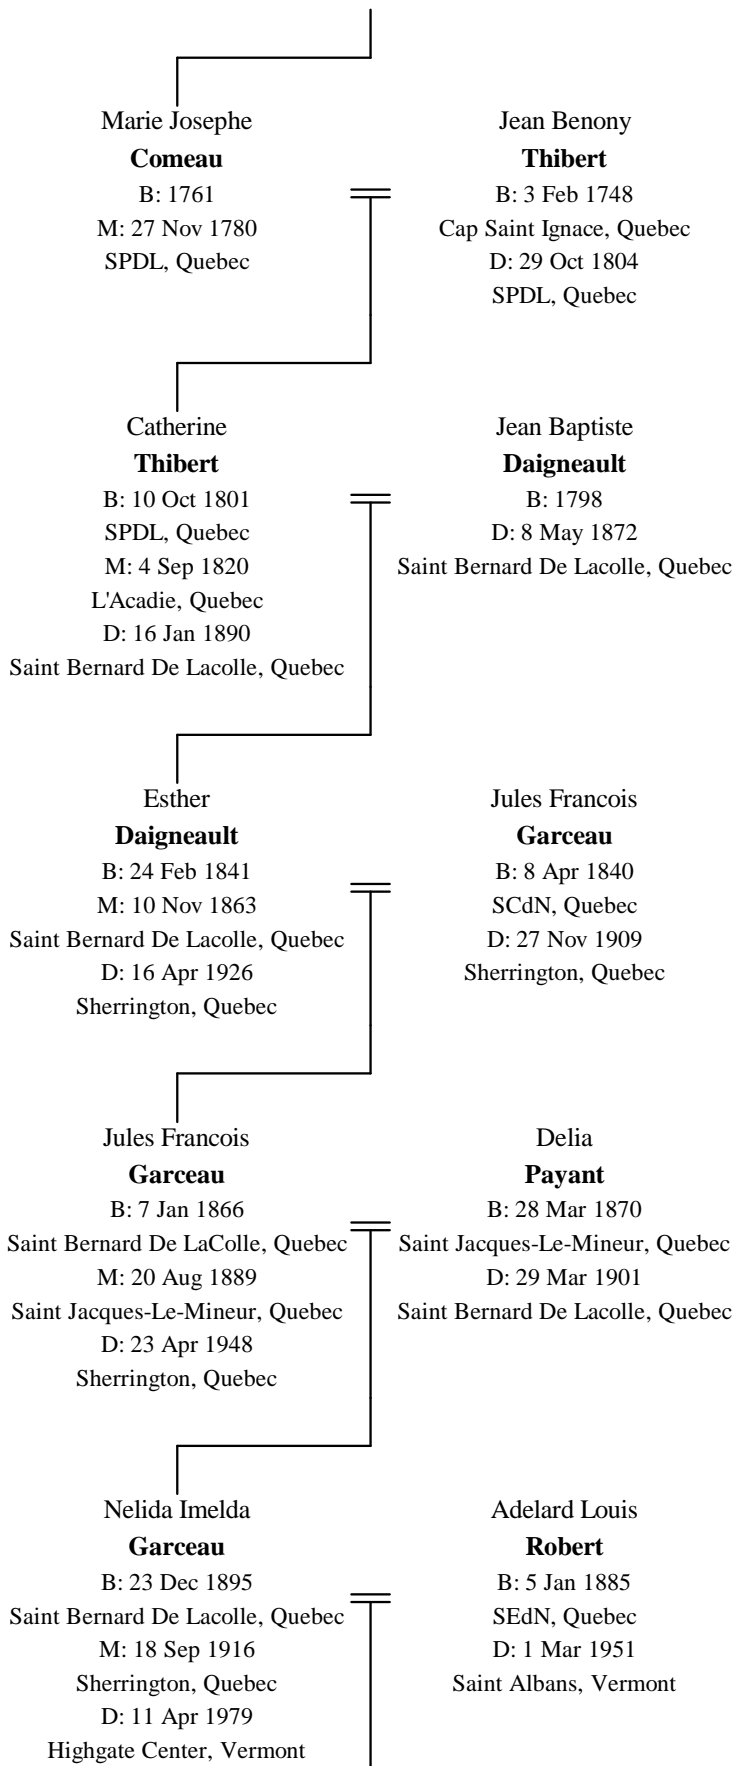

# Line of Descent Between Guillaume Trahan and Gary Leigh Nokes

Delia Marie

**Roberts**

B: 7 Sep 1925

Highgate, Vermont

M: 13 Dec 1958

Swanton, Vermont

D: 10 Aug 2003

Berlin, Connecticut

Leigh

"Bud"

**Nokes**

B: 25 Apr 1924

Swanton, Vermont

Gary Leigh

**Nokes**

B: 10 Apr 1959

New Britain, Connecticut