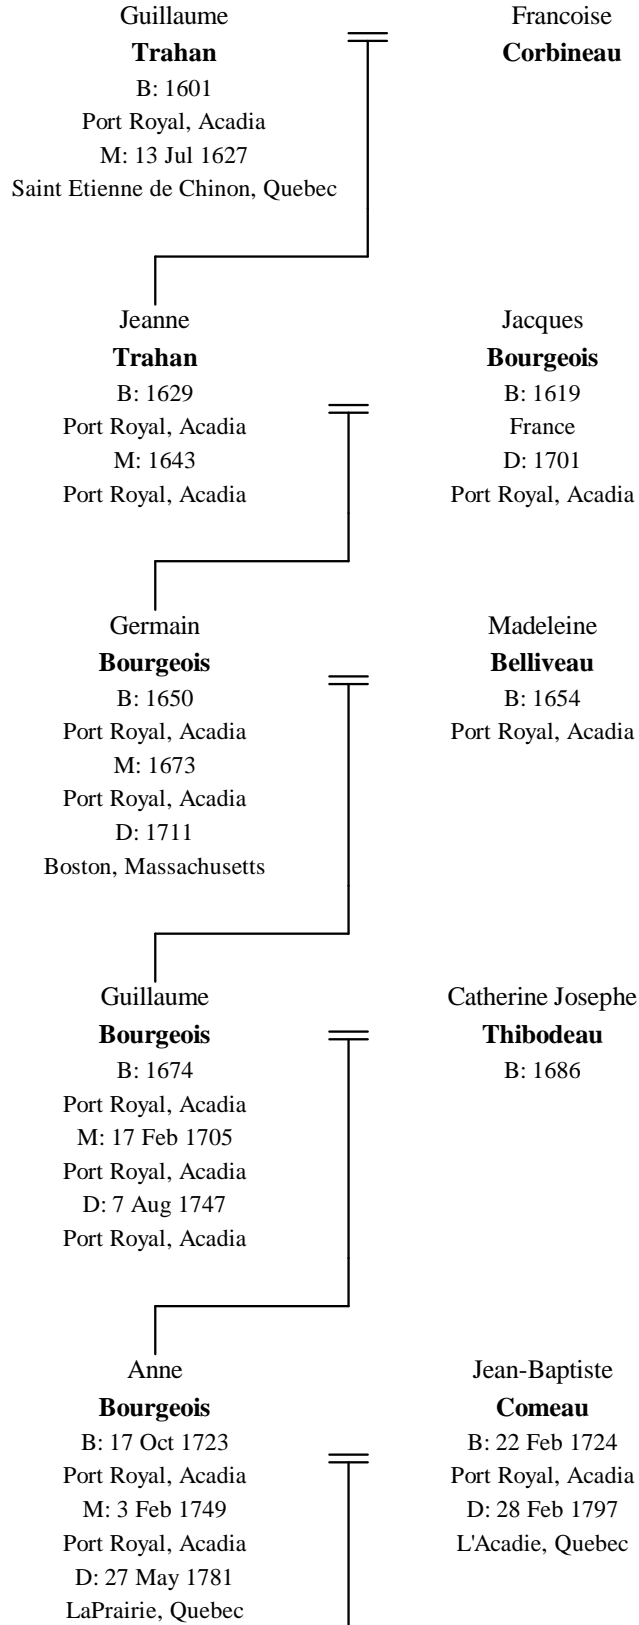

# Line of Descent Between Guillaume Trahan and Gary Leigh Nokes

Delia Marie

**Roberts**

B: 7 Sep 1925

Highgate, Vermont

M: 13 Dec 1958

Swanton, Vermont

D: 10 Aug 2003

Berlin, Connecticut

Leigh

"Bud"

**Nokes**

B: 25 Apr 1924

Swanton, Vermont

Gary Leigh

**Nokes**

B: 10 Apr 1959

New Britain, Connecticut