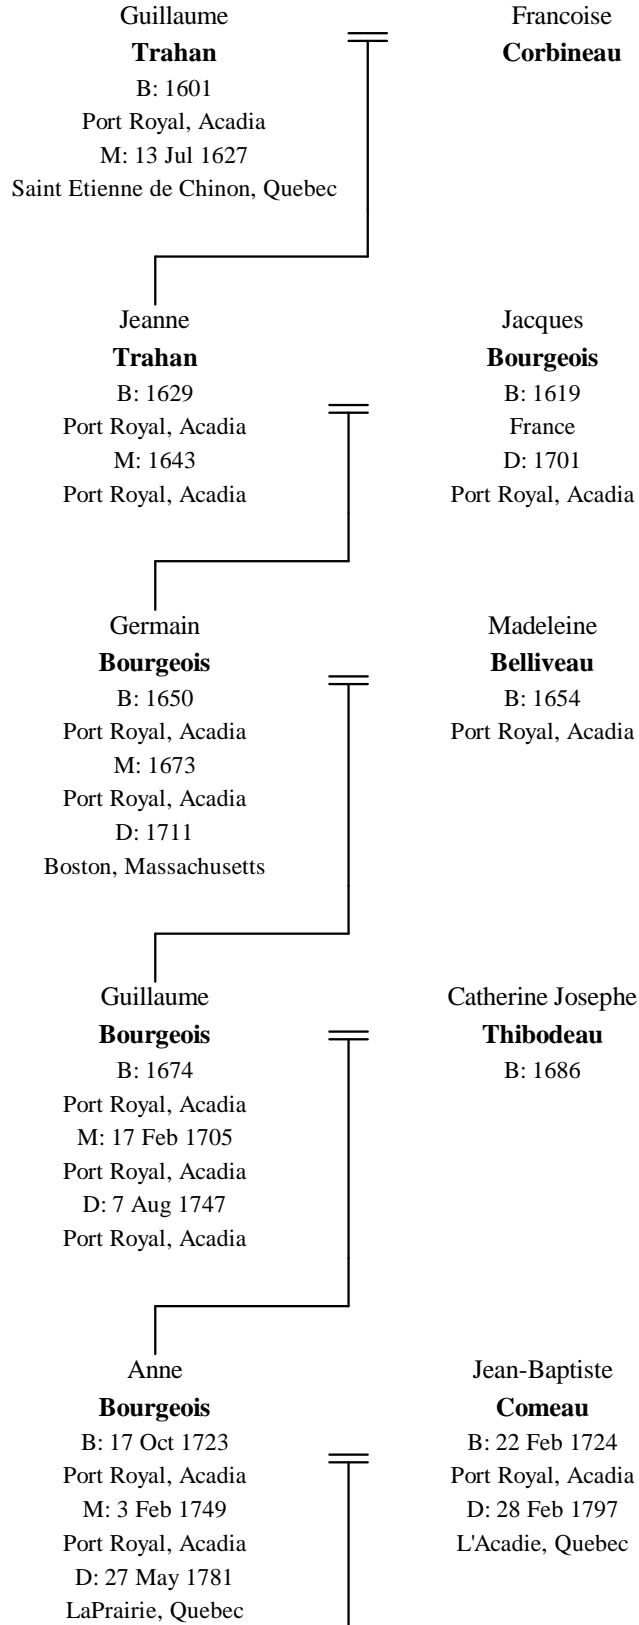

Line of Descent Between Guillaume Trahan and Gary Leigh Nokes

Delia Marie

Roberts

B: 7 Sep 1925

Highgate, Vermont

M: 13 Dec 1958

Swanton, Vermont

D: 10 Aug 2003

Berlin, Connecticut

Leigh

"Bud"

Nokes

B: 25 Apr 1924

Swanton, Vermont

Gary Leigh

Nokes

B: 10 Apr 1959

New Britain, Connecticut