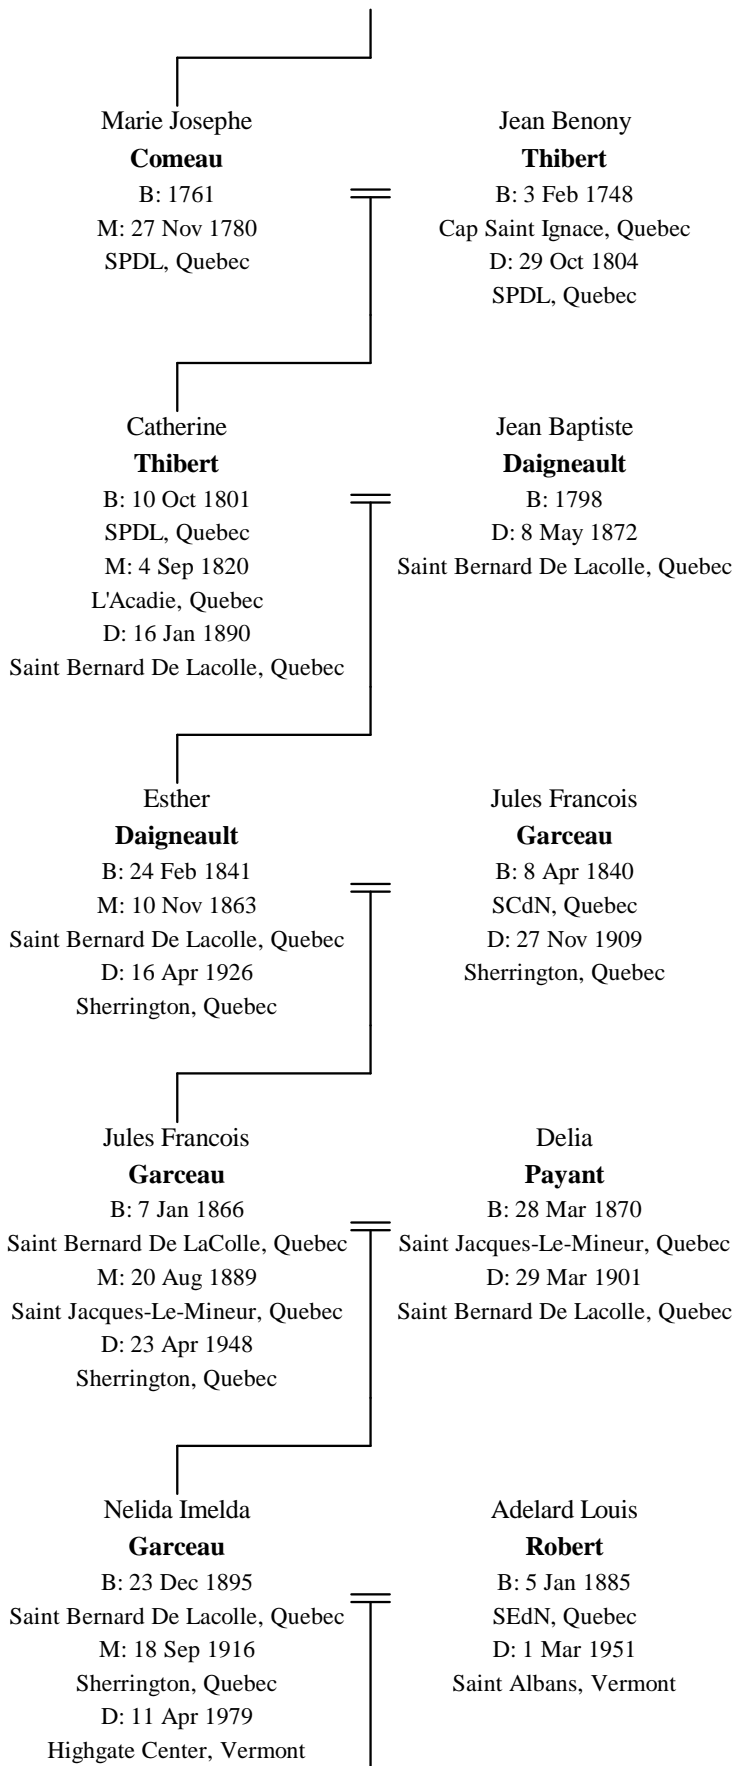

Line of Descent Between Guillaume Trahan and Gary Leigh Nokes

Delia Marie

Roberts

B: 7 Sep 1925

Highgate, Vermont

M: 13 Dec 1958

Swanton, Vermont

D: 10 Aug 2003

Berlin, Connecticut

Leigh

"Bud"

Nokes

B: 25 Apr 1924

Swanton, Vermont

Gary Leigh

Nokes

B: 10 Apr 1959

New Britain, Connecticut