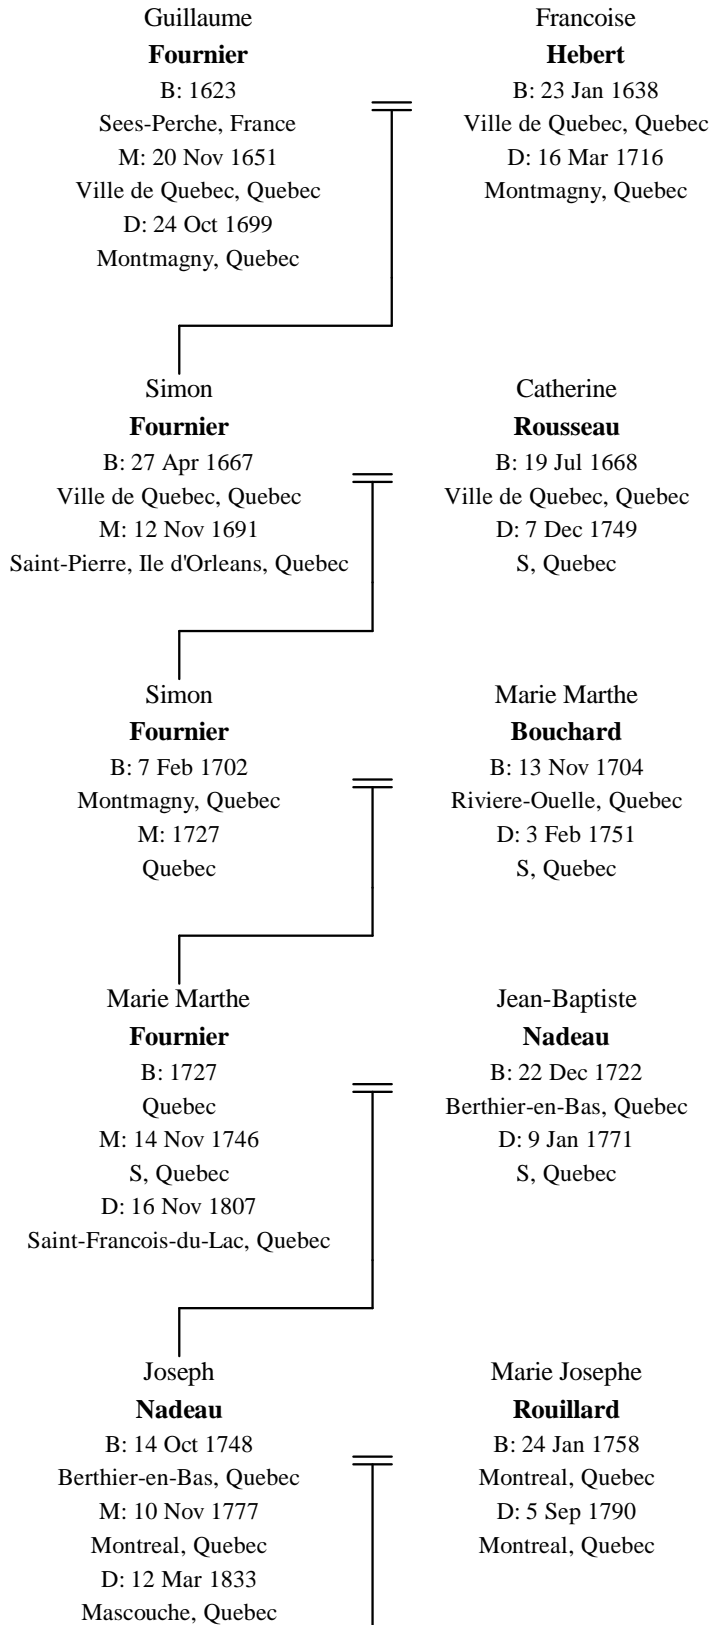

Line of Descent Between Guillaume Fournier and Rita Ann Roberts

Jean-Baptiste
Nadeau
B: 4 Oct 1787
Montreal, Quebec
M: 21 Feb 1814
Vercheres, Quebec

Marie Louise
Beaupre
B: 16 Nov 1795
Vercheres, Quebec

Gilles
Nadeau
B: 3 Dec 1814
Vercheres, Quebec
M: 8 Oct 1833
Vercheres, Quebec
D: 18 Oct 1868
Swanton, Vermont

Olivier
Tetrault
B: 18 Apr 1811
Vercheres, Quebec
D: 25 Jul 1863
Swanton, Vermont

Pauline
Tetrault
B: 10 Nov 1845
Swanton, Vermont
D: 14 May 1931
Swanton, Vermont

Pierre
Savoie

William Thomas
Savoie
B: 13 Sep 1875
Highgate Center, Vermont
M: 16 Sep 1895
Swanton, Vermont
D: 25 Feb 1901
Swanton, Vermont

Marie Louise Alexandrine
Trudeau
B: 9 Mar 1879
Saint-Urbain-Premier, Quebec
D: 4 Mar 1951
Saint Albans, Vermont

Rosina Ann
Savoie
B: 29 Jul 1897
Swanton, Vermont
M: 9 Aug 1915
Swanton, Vermont
D: 25 Jul 1992
Saint Albans, Vermont

Joseph Dominateur
Robert
B: 3 Jun 1890
SEdN, Quebec
D: 4 Dec 1955
Saint Albans, Vermont