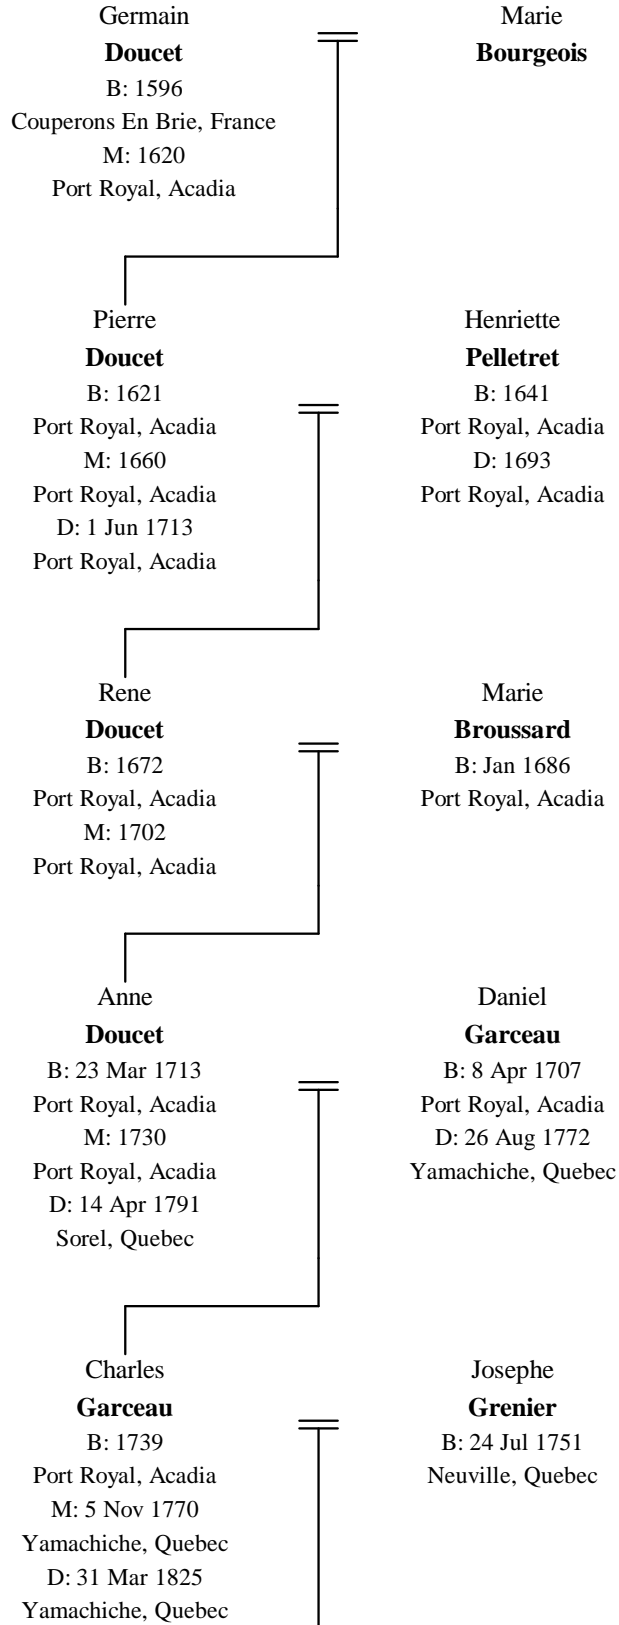

Line of Descent Between Germain Doucet and Gary Leigh Nokes

Delia Marie

Roberts

B: 7 Sep 1925

Highgate, Vermont

M: 13 Dec 1958

Swanton, Vermont

D: 10 Aug 2003

Berlin, Connecticut

Leigh

"Bud"

Nokes

B: 25 Apr 1924

Swanton, Vermont

Gary Leigh

Nokes

B: 10 Apr 1959

New Britain, Connecticut