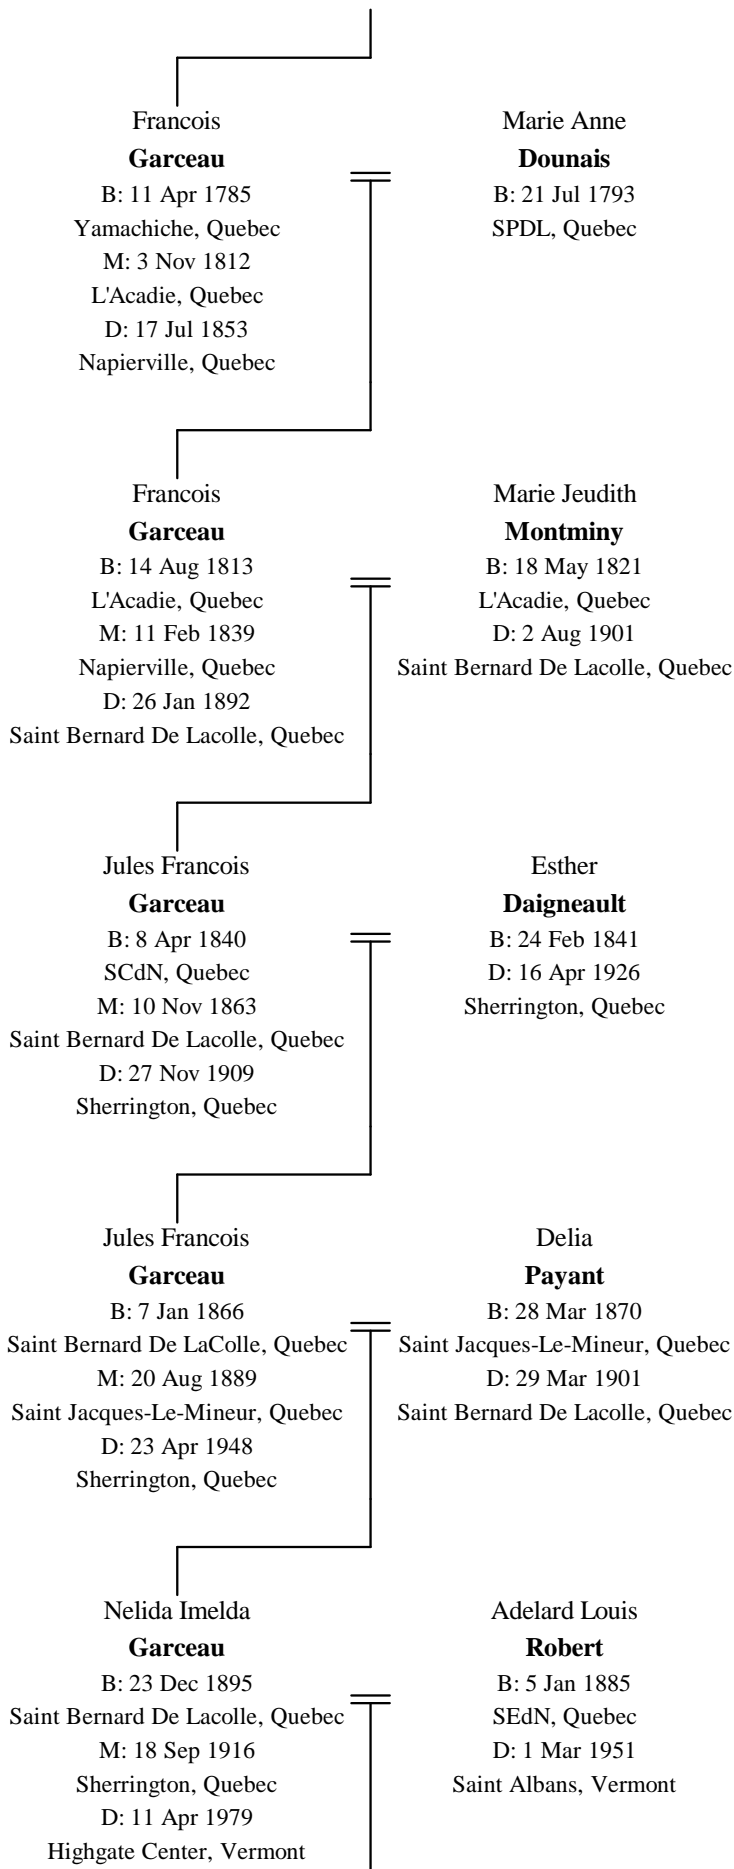

Line of Descent Between Germain Doucet and Gary Leigh Nokes

Delia Marie

Roberts

B: 7 Sep 1925

Highgate, Vermont

M: 13 Dec 1958

Swanton, Vermont

D: 10 Aug 2003

Berlin, Connecticut

Leigh

"Bud"

Nokes

B: 25 Apr 1924

Swanton, Vermont

Gary Leigh

Nokes

B: 10 Apr 1959

New Britain, Connecticut