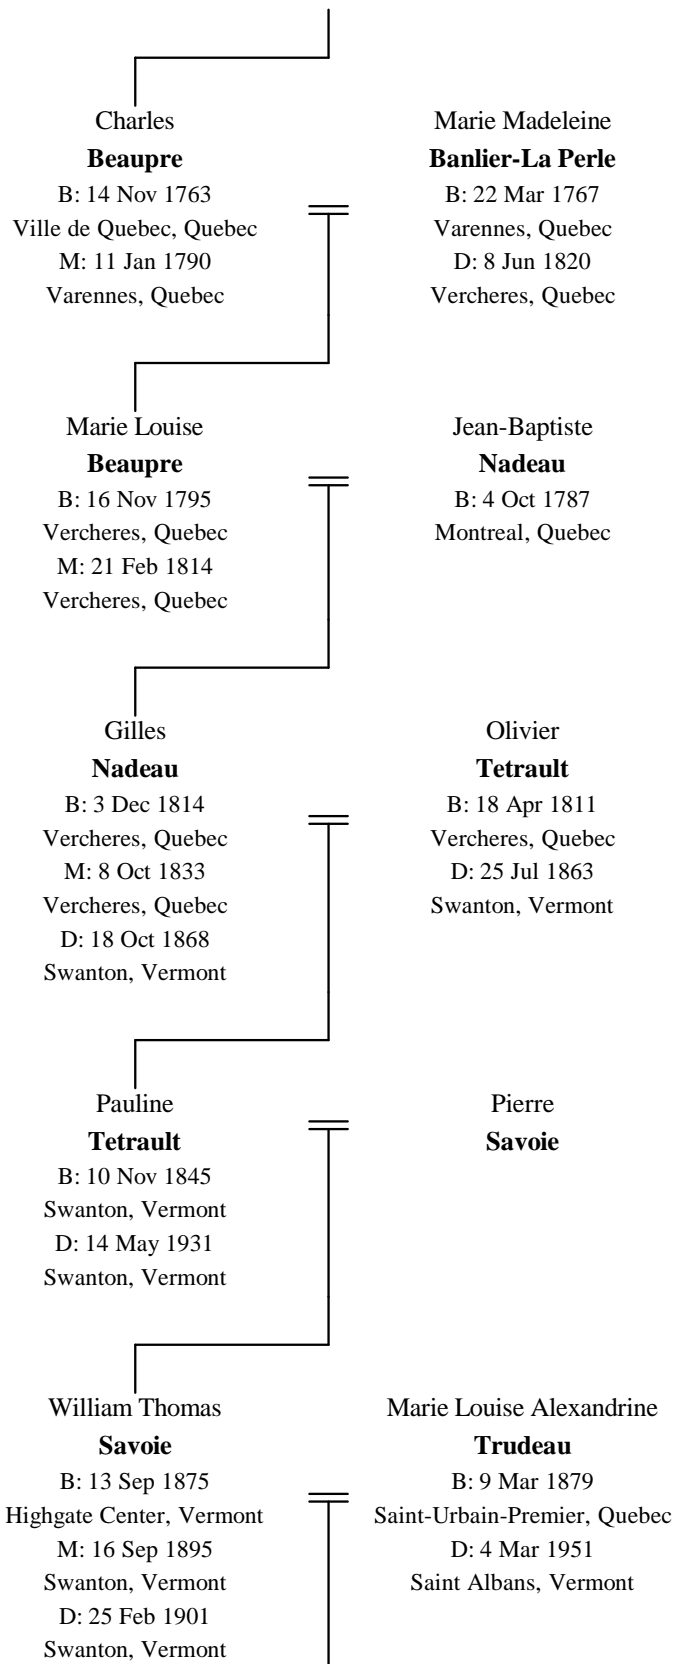

Line of Descent Between Claude Poulin and Rita Ann Roberts

Rosina Ann

Savoie

B: 29 Jul 1897
Swanton, Vermont

M: 9 Aug 1915
Swanton, Vermont

D: 25 Jul 1992
Saint Albans, Vermont

Joseph Dominateur

Robert

B: 3 Jun 1890
SEdN, Quebec

D: 4 Dec 1955
Saint Albans, Vermont

Rita Ann

Roberts

B: 30 Jul 1936
Swanton, Vermont