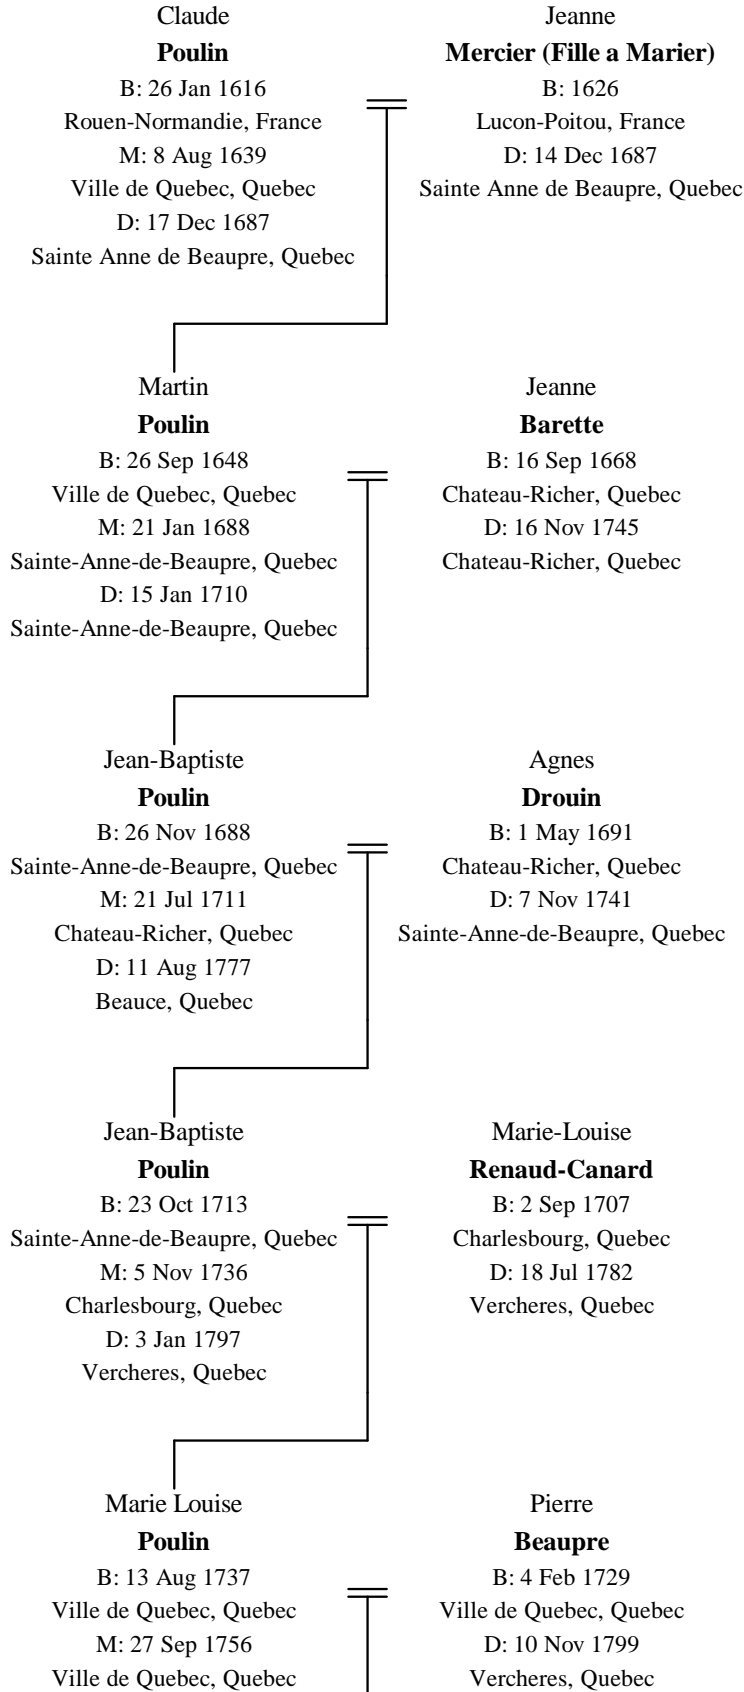

Line of Descent Between Claude Poulin and Rita Ann Roberts

Rosina Ann

Savoie

B: 29 Jul 1897
Swanton, Vermont

M: 9 Aug 1915
Swanton, Vermont

D: 25 Jul 1992
Saint Albans, Vermont

Joseph Dominateur

Robert

B: 3 Jun 1890
SEdN, Quebec

D: 4 Dec 1955
Saint Albans, Vermont

Rita Ann

Roberts

B: 30 Jul 1936
Swanton, Vermont