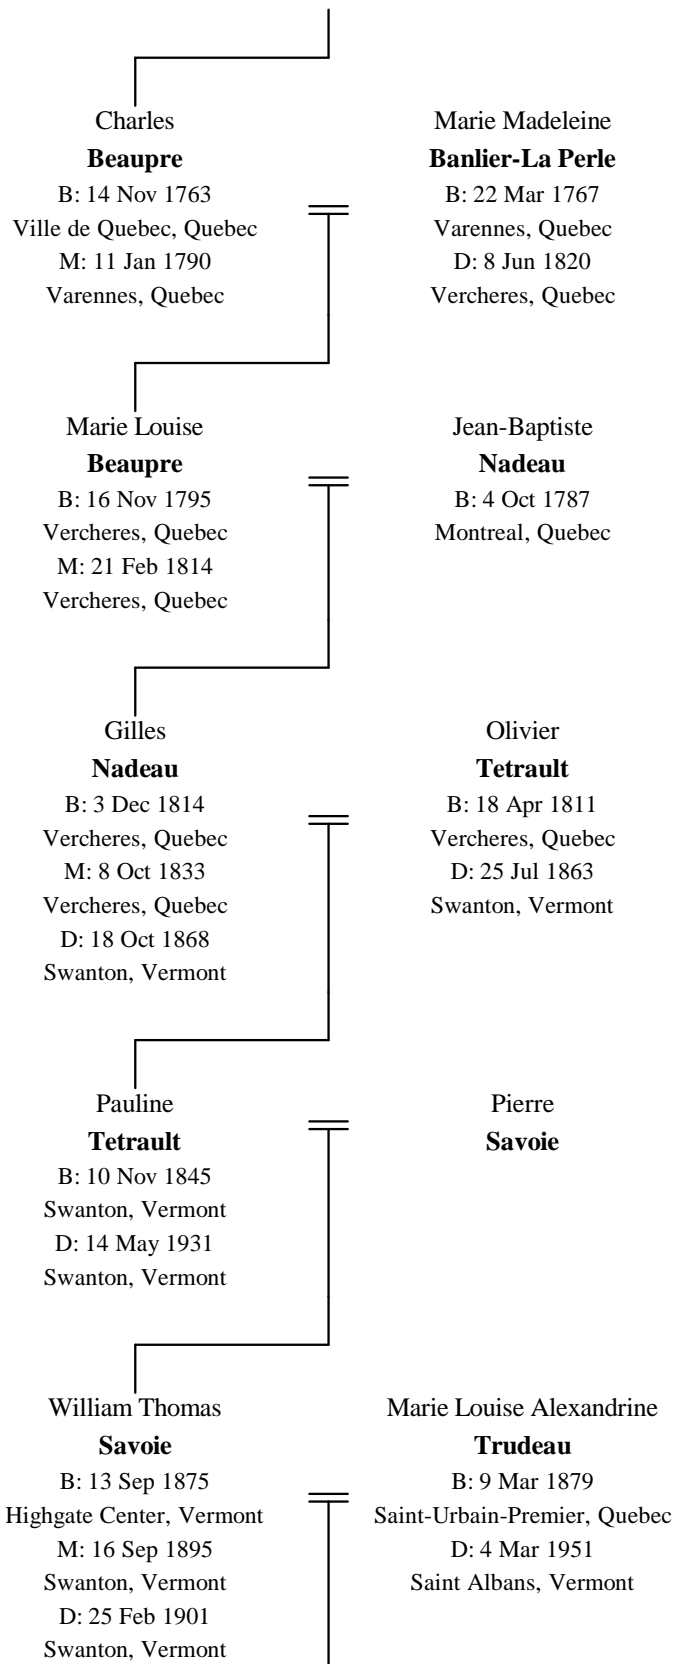

# Line of Descent Between Claude Poulin and Rita Ann Roberts

Rosina Ann  
**Savoie**  
B: 29 Jul 1897  
Swanton, Vermont  
M: 9 Aug 1915  
Swanton, Vermont  
D: 25 Jul 1992  
Saint Albans, Vermont

Joseph Dominateur  
**Robert**  
B: 3 Jun 1890  
SEdN, Quebec  
D: 4 Dec 1955  
Saint Albans, Vermont

Rita Ann  
**Roberts**  
B: 30 Jul 1936  
Swanton, Vermont