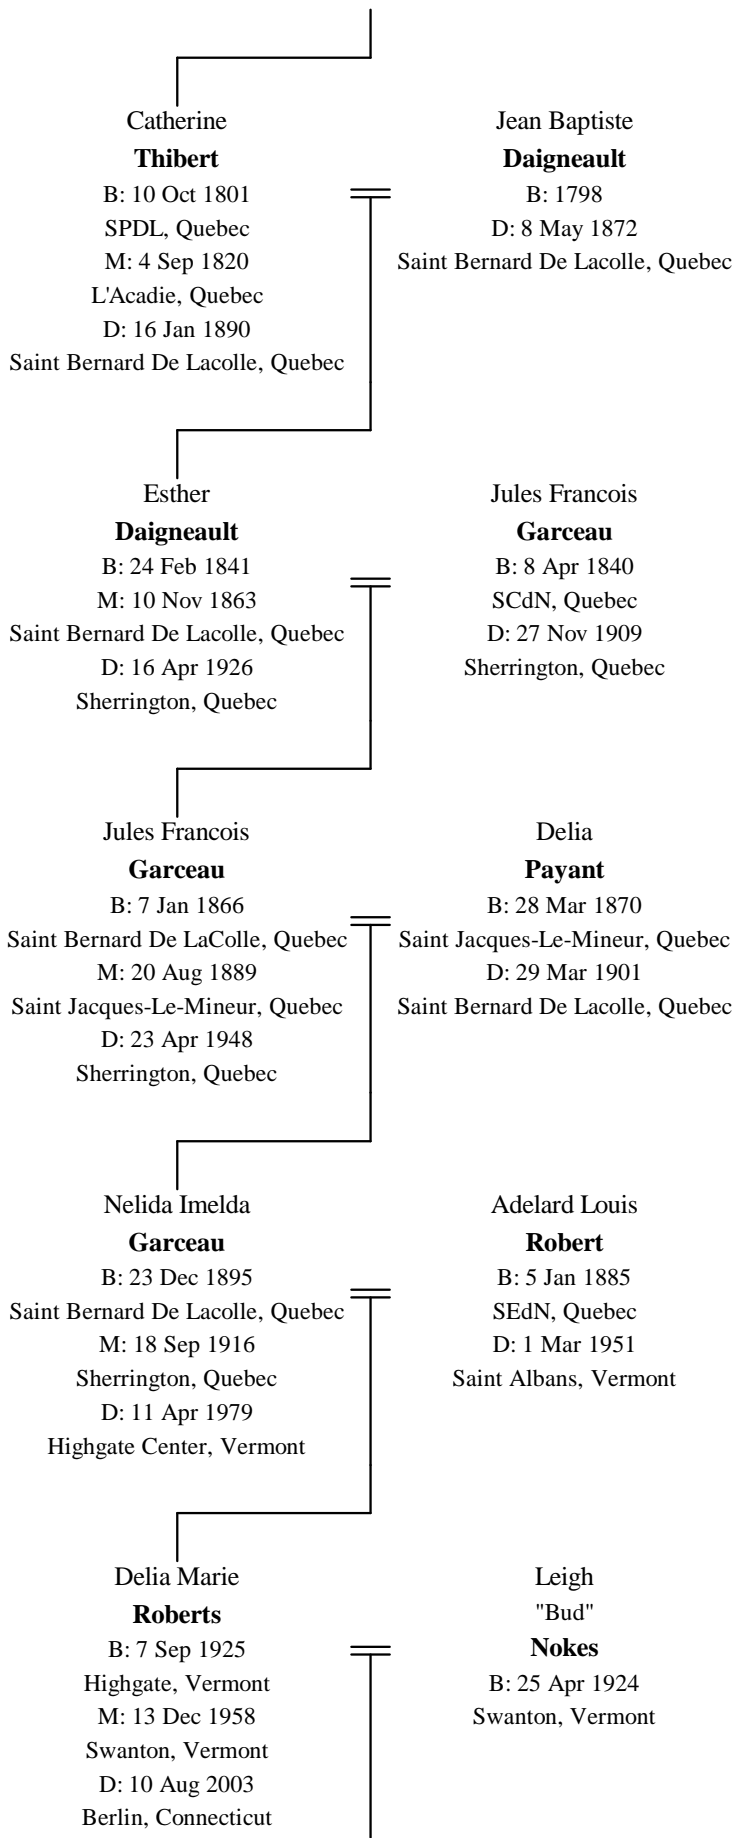

# Line of Descent Between Claude Poulin and Gary Leigh Nokes

Gary Leigh

**Nokes**

B: 10 Apr 1959

New Britain, Connecticut