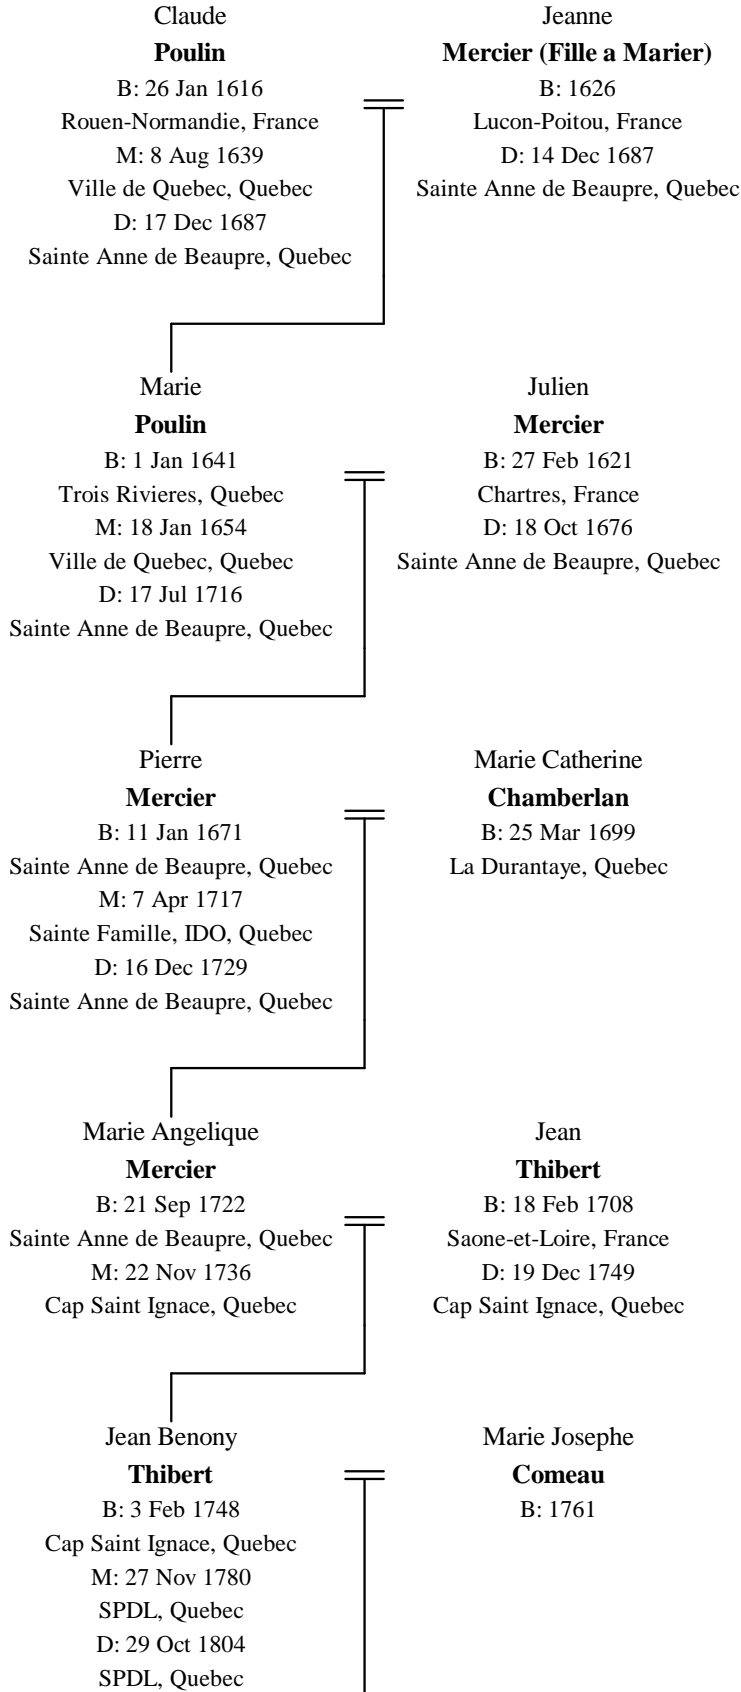

# Line of Descent Between Claude Poulin and Gary Leigh Nokes

Gary Leigh

**Nokes**

B: 10 Apr 1959

New Britain, Connecticut