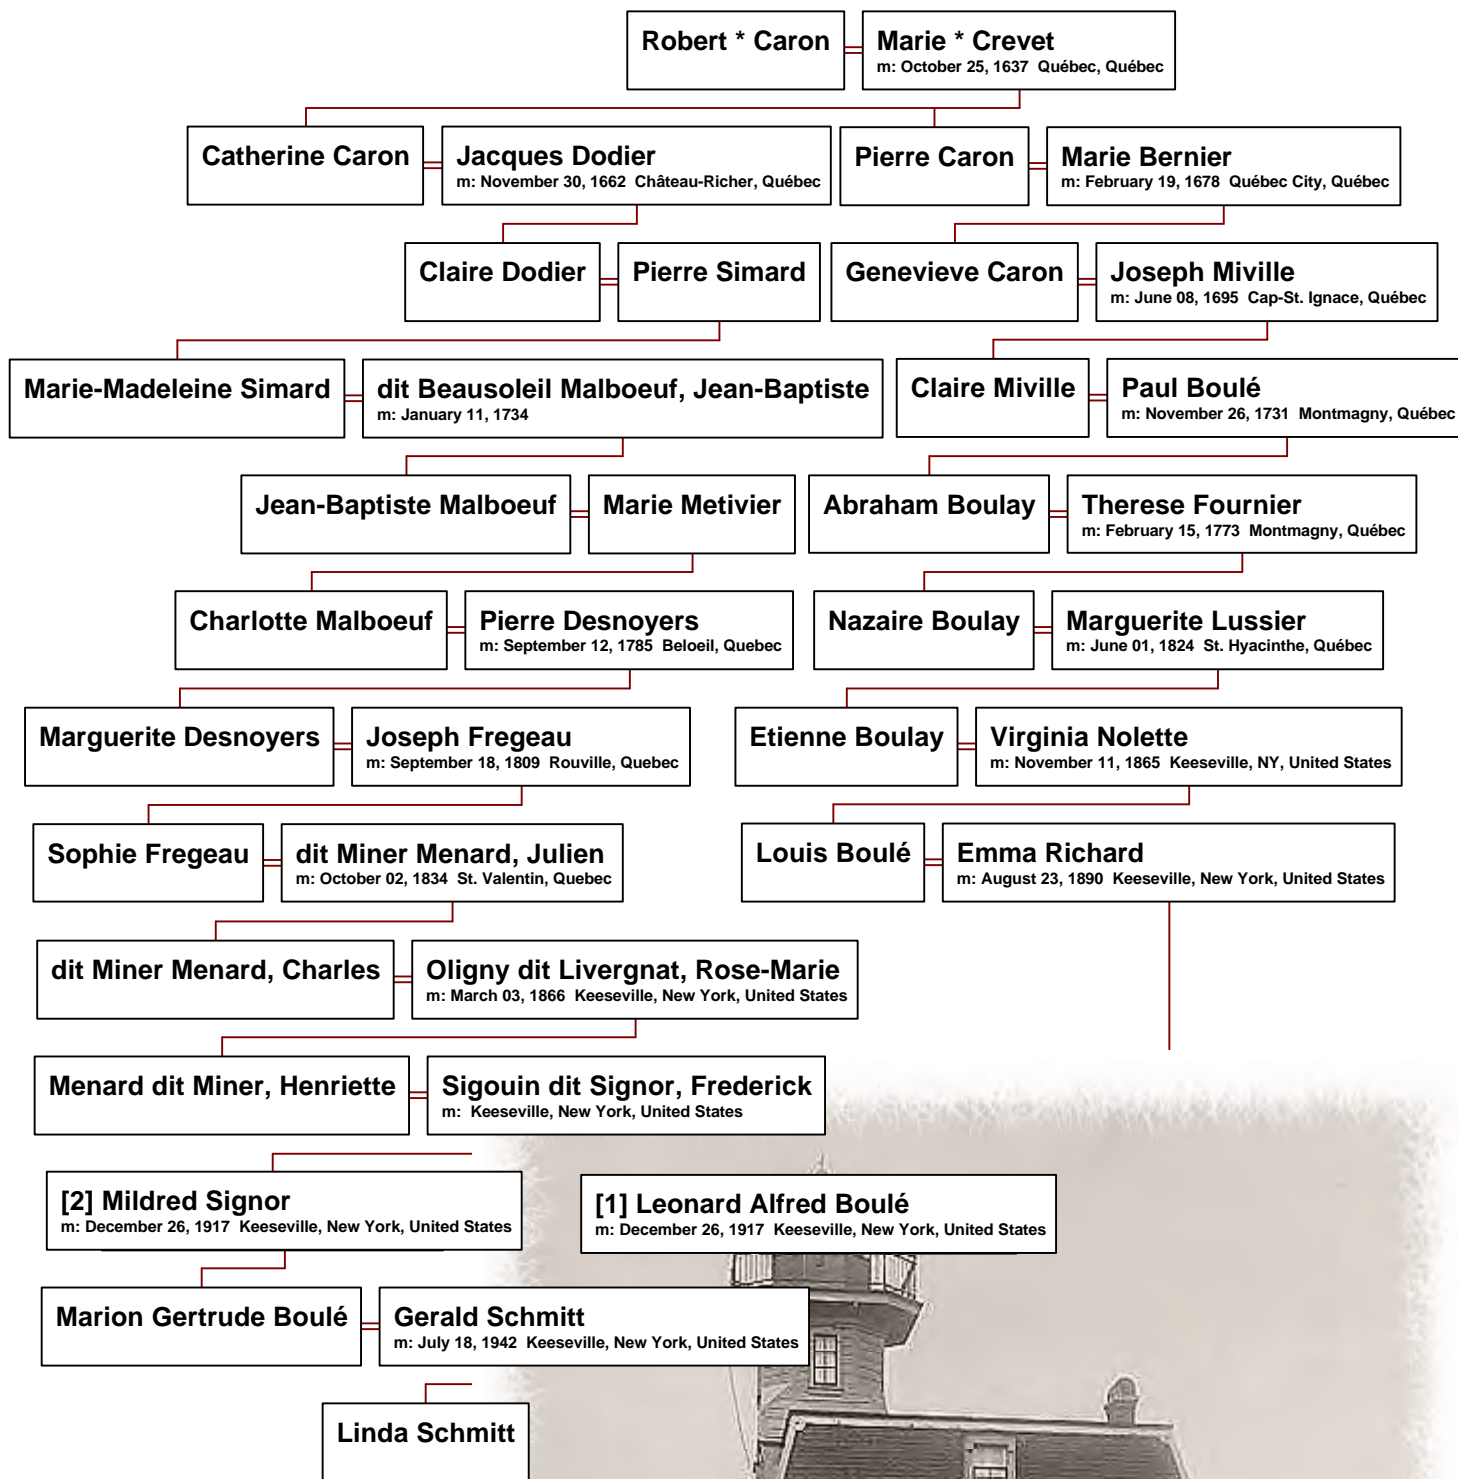

# Robert Caron and Marie Crevet to Linda Schmitt Harwood

Valcour Lighthouse on Lake Champlain - One of Linda's pet projects