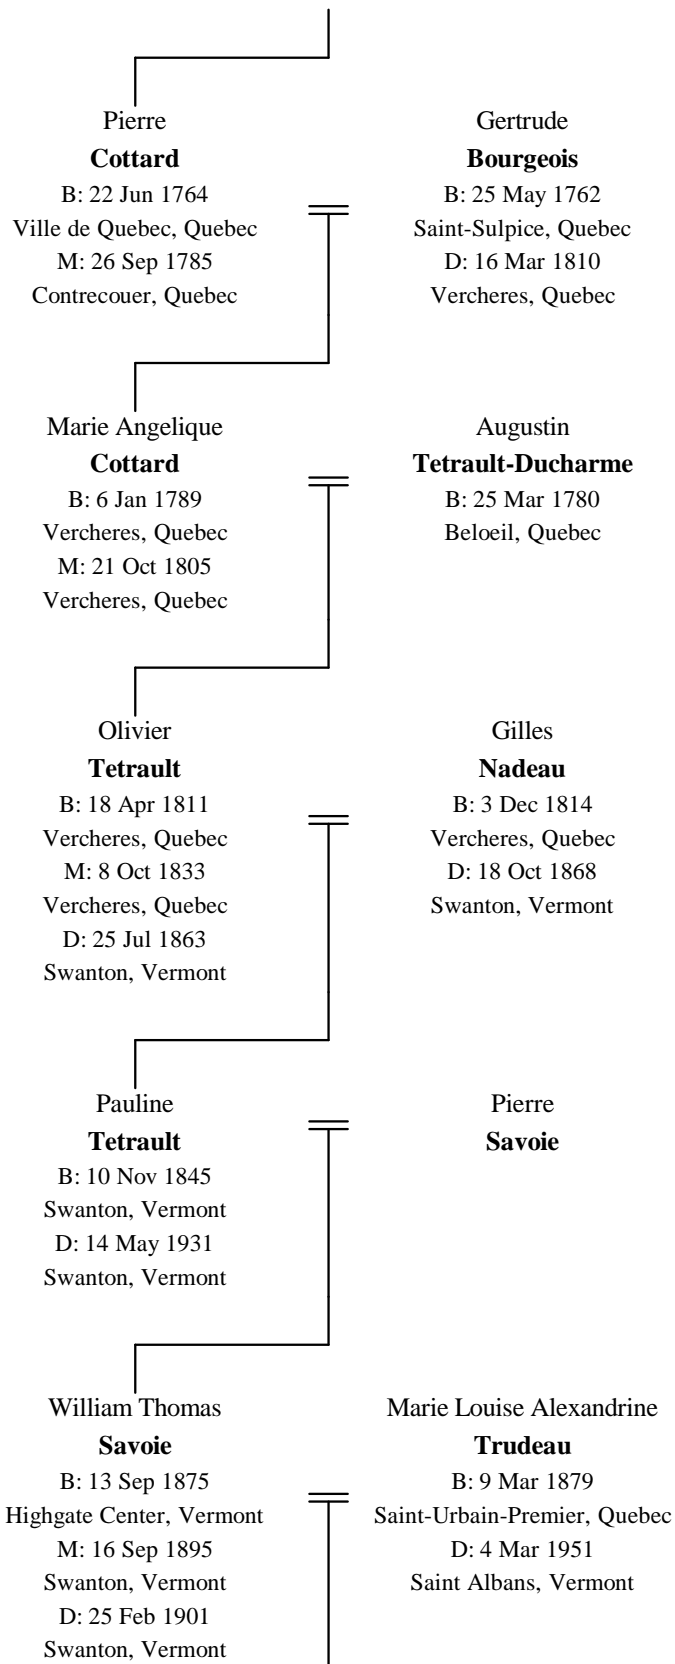

# Line of Descent Between Antoine Brassard and Rita Ann Roberts

Rosina Ann

**Savoie**

B: 29 Jul 1897  
Swanton, Vermont

M: 9 Aug 1915  
Swanton, Vermont

D: 25 Jul 1992  
Saint Albans, Vermont

Joseph Dominateur

**Robert**

B: 3 Jun 1890  
SEdN, Quebec

D: 4 Dec 1955  
Saint Albans, Vermont

Rita Ann

**Roberts**

B: 30 Jul 1936  
Swanton, Vermont