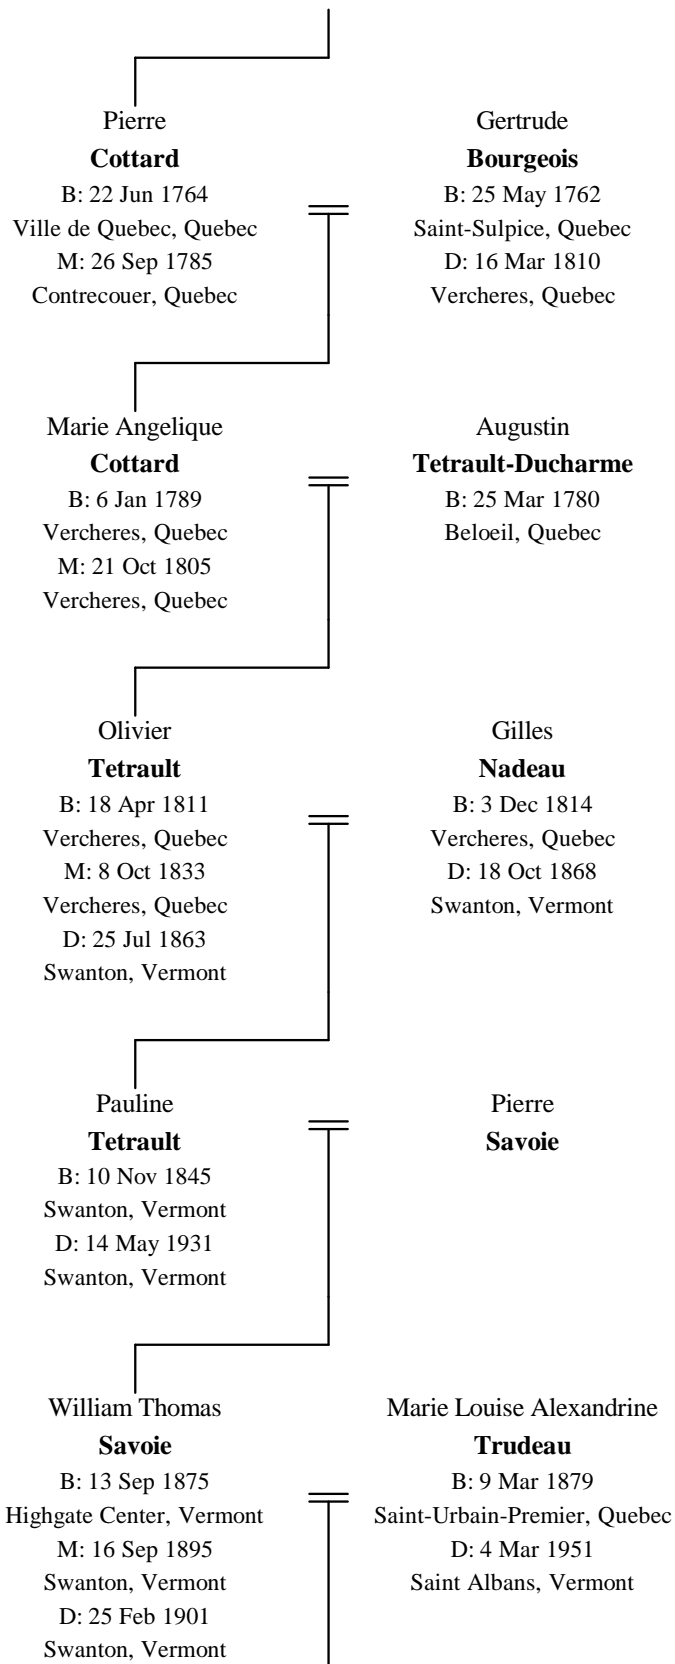

Line of Descent Between Antoine Brassard and Rita Ann Roberts

Rosina Ann

Savoie

B: 29 Jul 1897
Swanton, Vermont

M: 9 Aug 1915
Swanton, Vermont

D: 25 Jul 1992
Saint Albans, Vermont

Joseph Dominateur

Robert

B: 3 Jun 1890
SEdN, Quebec

D: 4 Dec 1955
Saint Albans, Vermont

Rita Ann

Roberts

B: 30 Jul 1936
Swanton, Vermont