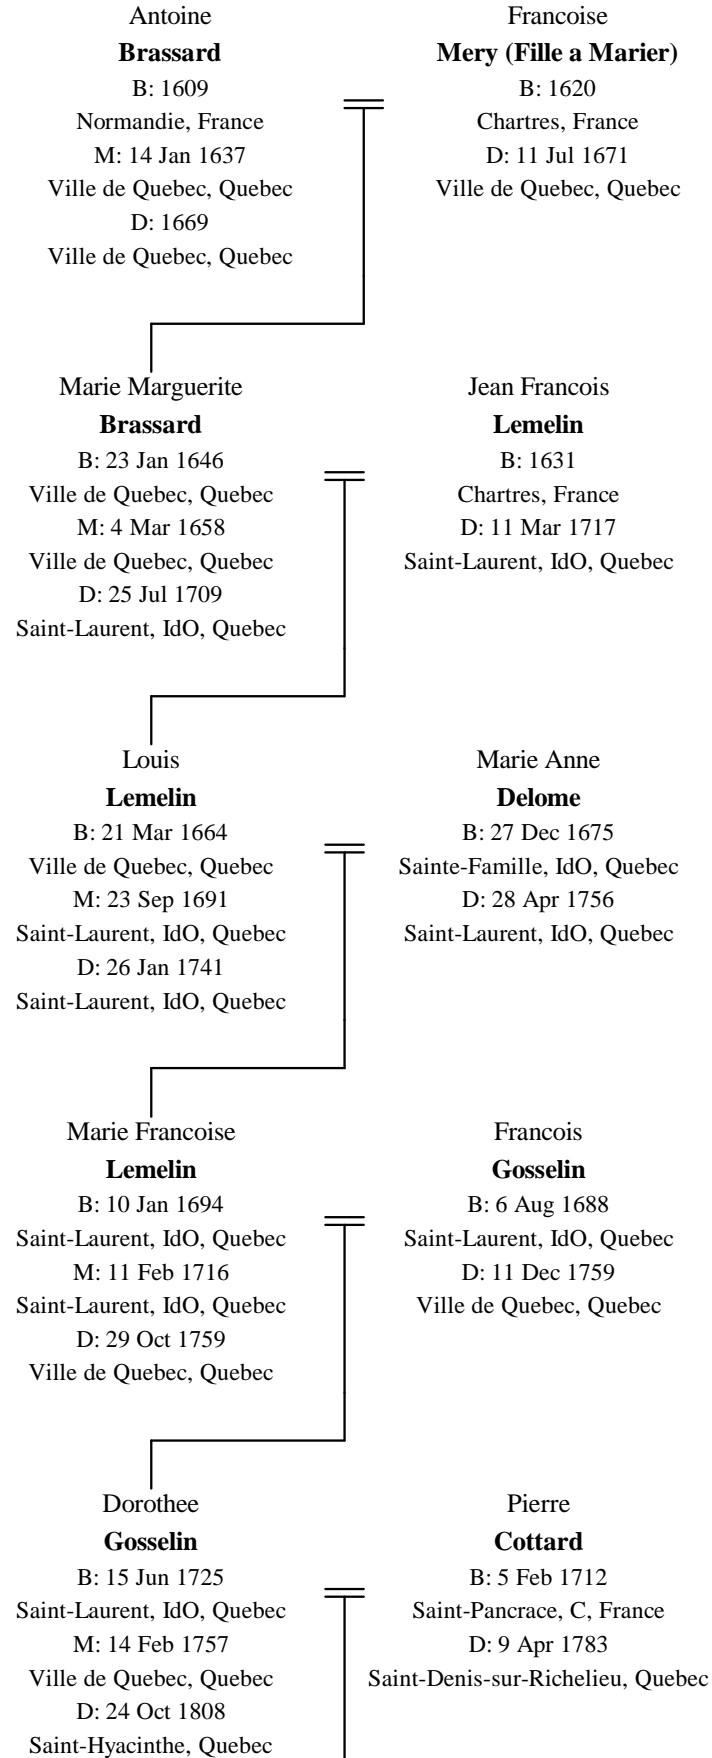

Line of Descent Between Antoine Brassard and Rita Ann Roberts

Rosina Ann

Savoie

B: 29 Jul 1897
Swanton, Vermont

M: 9 Aug 1915
Swanton, Vermont

D: 25 Jul 1992
Saint Albans, Vermont

Joseph Dominateur

Robert

B: 3 Jun 1890
SEdN, Quebec

D: 4 Dec 1955
Saint Albans, Vermont

Rita Ann

Roberts

B: 30 Jul 1936
Swanton, Vermont