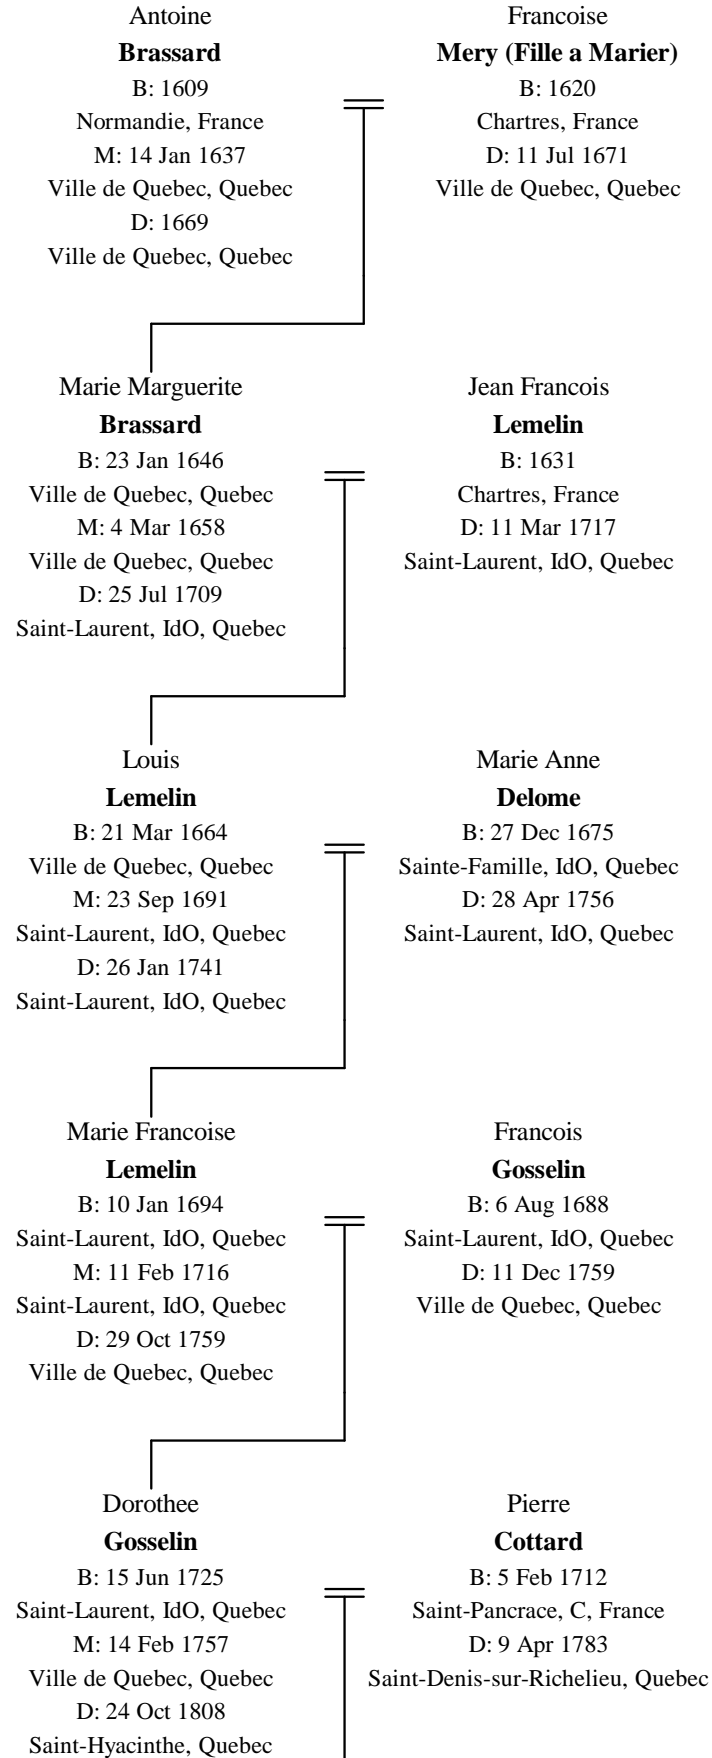

# Line of Descent Between Antoine Brassard and Rita Ann Roberts

Rosina Ann

**Savoie**

B: 29 Jul 1897  
Swanton, Vermont

M: 9 Aug 1915  
Swanton, Vermont

D: 25 Jul 1992  
Saint Albans, Vermont

Joseph Dominateur

**Robert**

B: 3 Jun 1890  
SEdN, Quebec

D: 4 Dec 1955  
Saint Albans, Vermont

Rita Ann

**Roberts**

B: 30 Jul 1936  
Swanton, Vermont