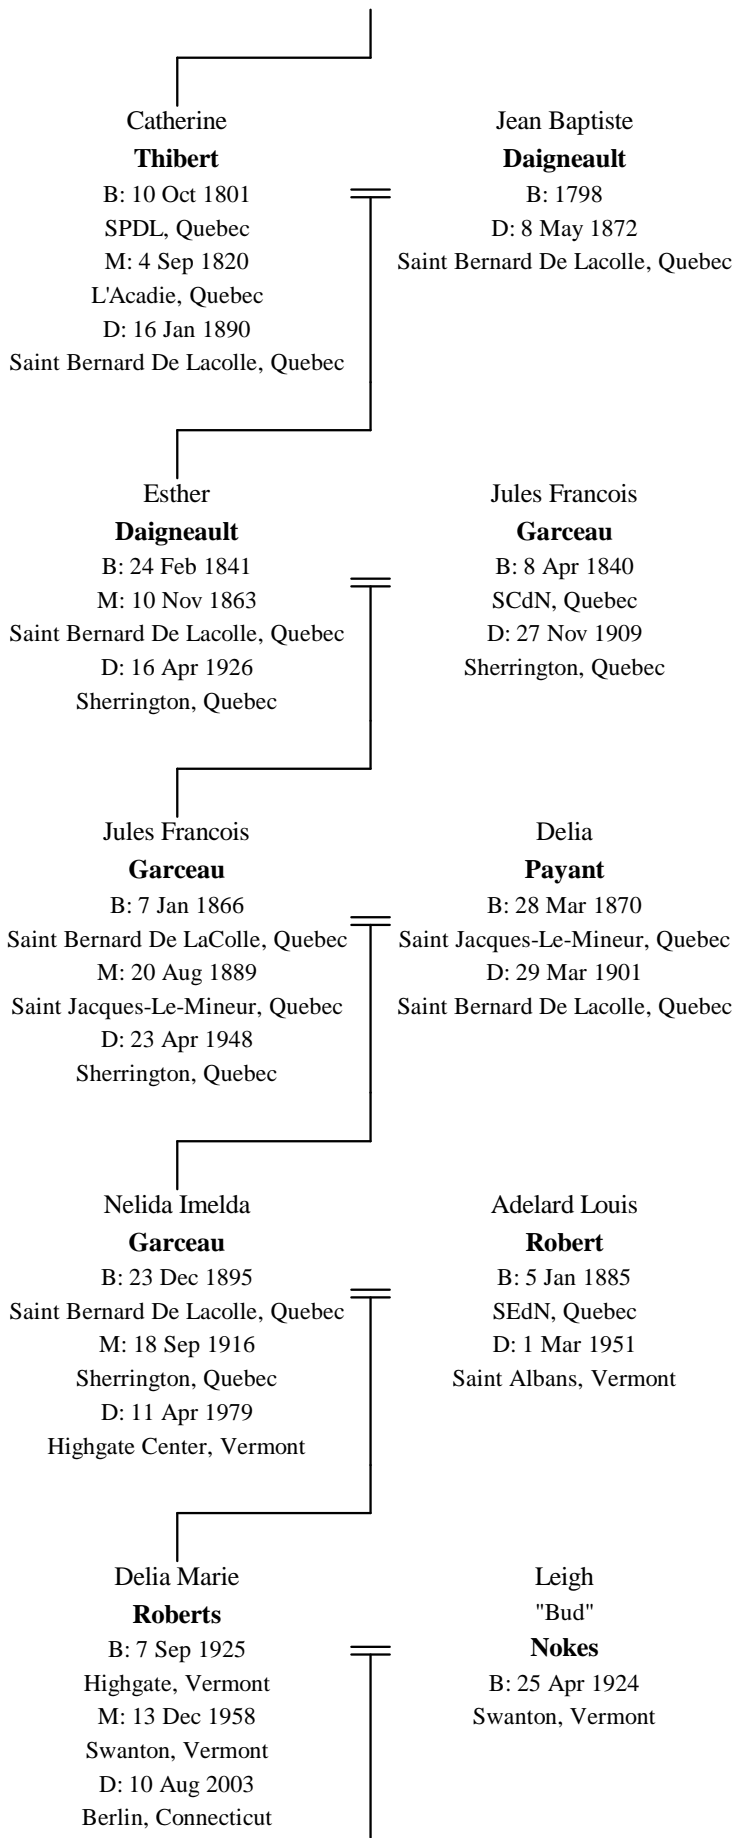

Line of Descent Between Antoine Belliveau and Gary Leigh Nokes

Antoine
Belliveau
B: 1621
M: 1651
Port Royal, Acadia

Andree
Guyon
B: 1615

Madeleine
Belliveau
B: 1654
Port Royal, Acadia
M: 1673
Port Royal, Acadia

Germain
Bourgeois
B: 1650
Port Royal, Acadia
D: 1711
Boston, Massachusetts

Guillaume
Bourgeois
B: 1674
Port Royal, Acadia
M: 17 Feb 1705
Port Royal, Acadia
D: 7 Aug 1747
Port Royal, Acadia

Catherine Josephe
Thibodeau
B: 1686

Anne
Bourgeois
B: 17 Oct 1723
Port Royal, Acadia
M: 3 Feb 1749
Port Royal, Acadia
D: 27 May 1781
LaPrairie, Quebec

Jean-Baptiste
Comeau
B: 22 Feb 1724
Port Royal, Acadia
D: 28 Feb 1797
L'Acadie, Quebec

Marie Josephe
Comeau
B: 1761
M: 27 Nov 1780
SPDL, Quebec

Jean Benony
Thibert
B: 3 Feb 1748
Cap Saint Ignace, Quebec
D: 29 Oct 1804
SPDL, Quebec

Gary Leigh

Nokes

B: 10 Apr 1959

New Britain, Connecticut